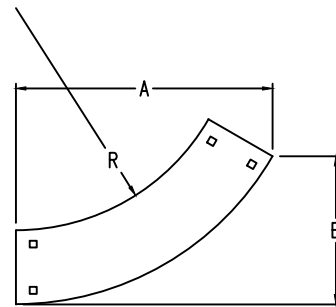

# Steel Ladder/Ventilated Tray

## Vertical Inside 60° ELBOW (6"H)

**Vertical Inside 60° ELBOW (STEEL)**  
 Manufactured in Canada by Niedax CER

**Note:** Couplings C/W Hardware are supplied with each fitting.

### STEEL LADDER/VENTILATED TRAY VERTICAL INSIDE 60° ELBOW ORDERING DATA EXAMPLE