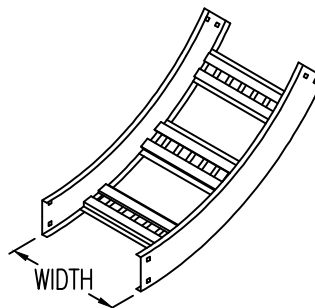

STEEL LADDER/VENTILATED TRAY VERTICAL INSIDE 60° ELBOW ORDERING DATA EXAMPLE

L C S 6 3 - (Width) - VI60 - (Radius)