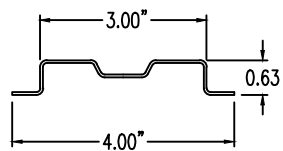

## Vertical Inside 60° ELBOW (6"H)

**Vertical Inside 60° ELBOW (STEEL)**  
 Manufactured in Canada by Niedax CER

**Note:** Couplings C/W Hardware are supplied with each fitting.