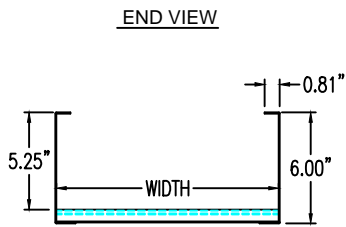

## Vertical Inside 60° ELBOW (6"H)

**Vertical Inside 60° ELBOW (STEEL)**  
 Manufactured in Canada by Niedax CER

**Note:** Couplings C/W Hardware are supplied with each fitting.