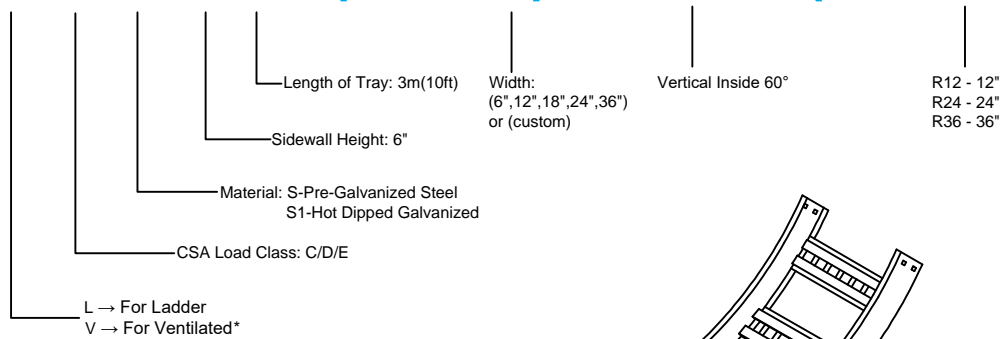

## Vertical Inside 60° ELBOW (6"H)

**Vertical Inside 60° ELBOW (STEEL)**  
 Manufactured in Canada by Niedax CER

**Note:** Couplings C/W Hardware are supplied with each fitting.

### STEEL LADDER/VENTILATED TRAY VERTICAL INSIDE 60° ELBOW ORDERING DATA EXAMPLE

## L C S 6 3 - (Width) - VI60 - (Radius)

**NOTES:**

\* CSA Ventilated tray has a rung spacing of 4" between rungs.

2799 Barton St E  
 Hamilton, ON L8E 2J8  
 Toll Free: 1 877.213.8045  
 Phone: 905.337.7522  
 Cerinc.ca