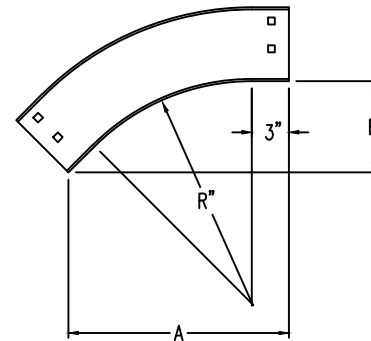

Aluminum Ladder/Ventilated Tray

VERTICAL OUTSIDE 45° ELBOW (5"H)

OUTSIDE VERTICAL 45° ELBOW (ALUMINUM)
 Manufactured in Canada by Niedax CER

Note: Couplings C/W Hardware are supplied with each fitting.

ALUMINUM LADDER/VENTILATED TRAY OUTSIDE VERTICAL 45° ELBOW ORDERING DATA EXAMPLE

L D A 5 - (Width) - OV45 - (Radius)

2799 Barton St E
 Hamilton, ON L8E 2J8
 Toll Free: 1 877.213.8045
 Phone: 905.337.7522
 Cerinc.ca

NOTES:
 * CSA Ventilated tray has a rung spacing of 4" between rungs.