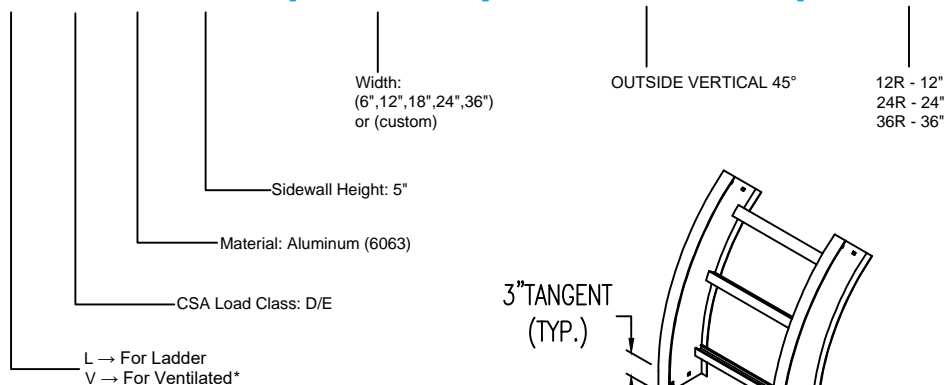

Aluminum Ladder/Ventilated Tray

VERTICAL OUTSIDE 45° ELBOW (5"H)

OUTSIDE VERTICAL 45° ELBOW (ALUMINUM)
 Manufactured in Canada by Niedax CER

Note: Couplings C/W Hardware are supplied with each fitting.

ALUMINUM LADDER/VENTILATED TRAY OUTSIDE VERTICAL 45° ELBOW ORDERING DATA EXAMPLE

L D A 5 - (Width) - OV45 - (Radius)

2799 Barton St E
 Hamilton, ON L8E 2J8
 Toll Free: 1 877.213.8045
 Phone: 905.337.7522
 Cerinc.ca

NOTES:
 * CSA Ventilated tray has a rung spacing of 4" between rungs.