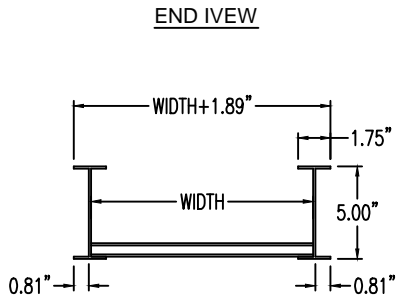

Aluminum Ladder/Ventilated Tray

VERTICAL OUTSIDE 45° ELBOW (5"H)

OUTSIDE VERTICAL 45° ELBOW (ALUMINUM)
 Manufactured in Canada by Niedax CER

Note: Couplings C/W Hardware are supplied with each fitting.

ALUMINUM LADDER/VENTILATED TRAY OUTSIDE VERTICAL 45° ELBOW ORDERING DATA EXAMPLE

L D A 5 - (Width) - OV45 - (Radius)

2799 Barton St E
 Hamilton, ON L8E 2J8
 Toll Free: 1 877.213.8045
 Phone: 905.337.7522
 Cerinc.ca

NOTES:
 * CSA Ventilated tray has a rung spacing of 4" between rungs.