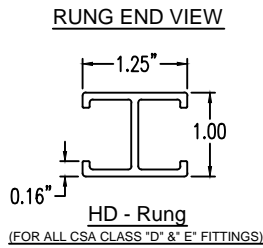

Aluminum Ladder/Ventilated Tray

VERTICAL OUTSIDE 45° ELBOW (5"H)

OUTSIDE VERTICAL 45° ELBOW (ALUMINUM)
 Manufactured in Canada by Niedax CER

Note: Couplings C/W Hardware are supplied with each fitting.

ALUMINUM LADDER/VENTILATED TRAY OUTSIDE VERTICAL 45° ELBOW ORDERING DATA EXAMPLE

L D A 5 - (Width) - OV45 - (Radius)

2799 Barton St E
 Hamilton, ON L8E 2J8
 Toll Free: 1 877.213.8045
 Phone: 905.337.7522
 Cerinc.ca

NOTES:
 * CSA Ventilated tray has a rung spacing of 4" between rungs.