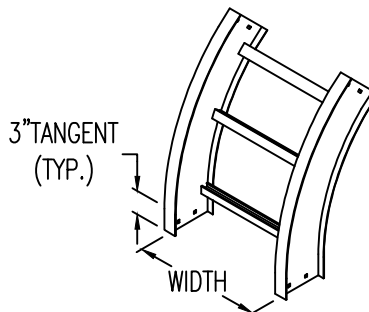

Aluminum Ladder/Ventilated Tray

VERTICAL OUTSIDE 45° ELBOW (5"H)

OUTSIDE VERTICAL 45° ELBOW (ALUMINUM)
 Manufactured in Canada by Niedax CER

Note: Couplings C/W Hardware are supplied with each fitting.

ALUMINUM LADDER/VENTILATED TRAY OUTSIDE VERTICAL 45° ELBOW ORDERING DATA EXAMPLE

L D A 5 - (Width) - OV45 - (Radius)

2799 Barton St E
 Hamilton, ON L8E 2J8
 Toll Free: 1 877.213.8045
 Phone: 905.337.7522
 Cerinc.ca

NOTES:
 * CSA Ventilated tray has a rung spacing of 4" between rungs.