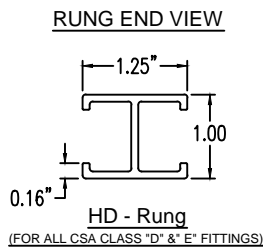

Aluminum Ladder/Ventilated Tray

VERTICAL OUTSIDE 30° ELBOW (5"H)

OUTSIDE VERTICAL 30° ELBOW (ALUMINUM)
 Manufactured in Canada by Niedax CER

Note: Couplings C/W Hardware are supplied with each fitting.

ALUMINUM LADDER/VENTILATED TRAY OUTSIDE VERTICAL 30° ELBOW ORDERING DATA EXAMPLE

L D A 5 - (Width) - OV30 - (Radius)

2799 Barton St E
 Hamilton, ON L8E 2J8
 Toll Free: 1 877.213.8045
 Phone: 905.337.7522
 Cerinc.ca

NOTES:
 * CSA Ventilated tray has a rung spacing of 4" between rungs.