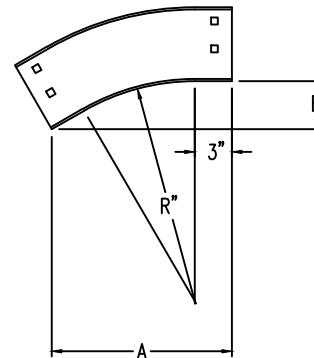

Aluminum Ladder/Ventilated Tray

VERTICAL OUTSIDE 30° ELBOW (5"H)

OUTSIDE VERTICAL 30° ELBOW (ALUMINUM)
 Manufactured in Canada by Niedax CER

Note: Couplings C/W Hardware are supplied with each fitting.

ALUMINUM LADDER/VENTILATED TRAY OUTSIDE VERTICAL 30° ELBOW ORDERING DATA EXAMPLE

L D A 5 - (Width) - OV30 - (Radius)

2799 Barton St E
 Hamilton, ON L8E 2J8
 Toll Free: 1 877.213.8045
 Phone: 905.337.7522
 Cerinc.ca

NOTES:
 * CSA Ventilated tray has a rung spacing of 4" between rungs.