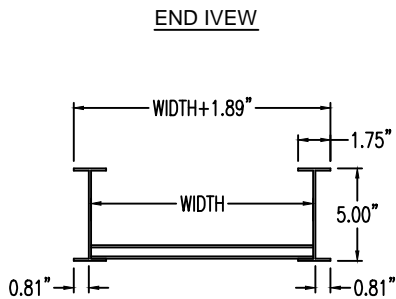

Aluminum Ladder/Ventilated Tray

VERTICAL OUTSIDE 30° ELBOW (5"H)

OUTSIDE VERTICAL 30° ELBOW (ALUMINUM)
 Manufactured in Canada by Niedax CER

Note: Couplings C/W Hardware are supplied with each fitting.

ALUMINUM LADDER/VENTILATED TRAY OUTSIDE VERTICAL 30° ELBOW ORDERING DATA EXAMPLE

L D A 5 - (Width) - OV30 - (Radius)

2799 Barton St E
 Hamilton, ON L8E 2J8
 Toll Free: 1 877.213.8045
 Phone: 905.337.7522
 Cerinc.ca

NOTES:
 * CSA Ventilated tray has a rung spacing of 4" between rungs.