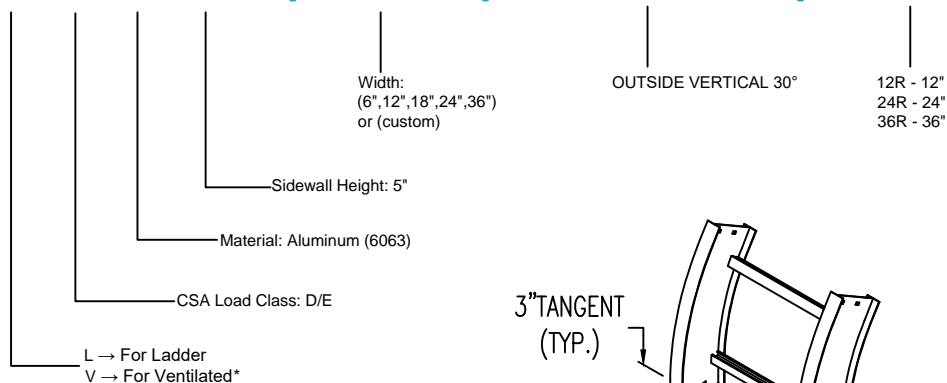

Aluminum Ladder/Ventilated Tray

VERTICAL OUTSIDE 30° ELBOW (5"H)

OUTSIDE VERTICAL 30° ELBOW (ALUMINUM)
 Manufactured in Canada by Niedax CER

Note: Couplings C/W Hardware are supplied with each fitting.

ALUMINUM LADDER/VENTILATED TRAY OUTSIDE VERTICAL 30° ELBOW ORDERING DATA EXAMPLE

L D A 5 - (Width) - OV30 - (Radius)

2799 Barton St E
 Hamilton, ON L8E 2J8
 Toll Free: 1 877.213.8045
 Phone: 905.337.7522
 Cerinc.ca

NOTES:
 * CSA Ventilated tray has a rung spacing of 4" between rungs.