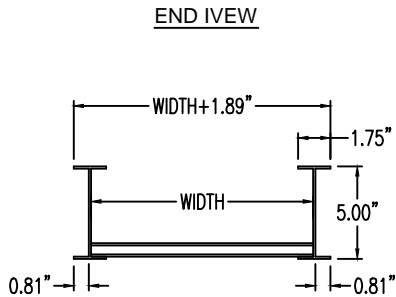

Aluminum Ladder/Ventilated Tray

VERTICAL INSIDE 45° ELBOW (5"H)

INSIDE VERTICAL 45° ELBOW (ALUMINUM)
 Manufactured in Canada by Niedax CER

Note: Couplings C/W Hardware are supplied with each fitting.

ALUMINUM LADDER/VENTILATED TRAY INSIDE VERTICAL 45° ELBOW ORDERING DATA EXAMPLE

L D A 5 - (Width) - IV45 - (Radius)

2799 Barton St E
 Hamilton, ON L8E 2J8
 Toll Free: 1 877.213.8045
 Phone: 905.337.7522
 Cerinc.ca

NOTES:
 * CSA Ventilated tray has a rung spacing of 4" between rungs.