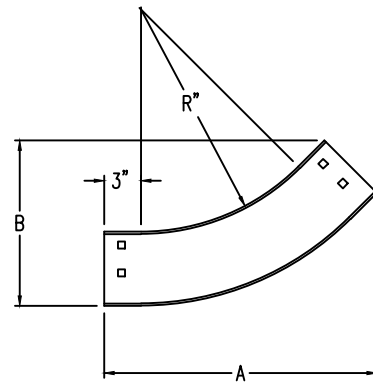

Aluminum Ladder/Ventilated Tray

VERTICAL INSIDE 45° ELBOW (5"H)

INSIDE VERTICAL 45° ELBOW (ALUMINUM)
 Manufactured in Canada by Niedax CER

Note: Couplings C/W Hardware are supplied with each fitting.

ALUMINUM LADDER/VENTILATED TRAY INSIDE VERTICAL 45° ELBOW ORDERING DATA EXAMPLE

L D A 5 - (Width) - IV45 - (Radius)

2799 Barton St E
 Hamilton, ON L8E 2J8
 Toll Free: 1 877.213.8045
 Phone: 905.337.7522
 Cerinc.ca

NOTES:
 * CSA Ventilated tray has a rung spacing of 4" between rungs.