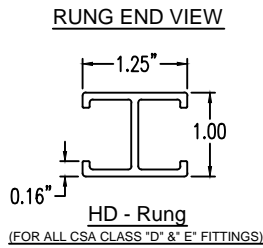

Aluminum Ladder/Ventilated Tray

VERTICAL INSIDE 45° ELBOW (5"H)

INSIDE VERTICAL 45° ELBOW (ALUMINUM)
 Manufactured in Canada by Niedax CER

Note: Couplings C/W Hardware are supplied with each fitting.

ALUMINUM LADDER/VENTILATED TRAY INSIDE VERTICAL 45° ELBOW ORDERING DATA EXAMPLE

L D A 5 - (Width) - IV45 - (Radius)

2799 Barton St E
 Hamilton, ON L8E 2J8
 Toll Free: 1 877.213.8045
 Phone: 905.337.7522
 Cerinc.ca

NOTES:
 * CSA Ventilated tray has a rung spacing of 4" between rungs.