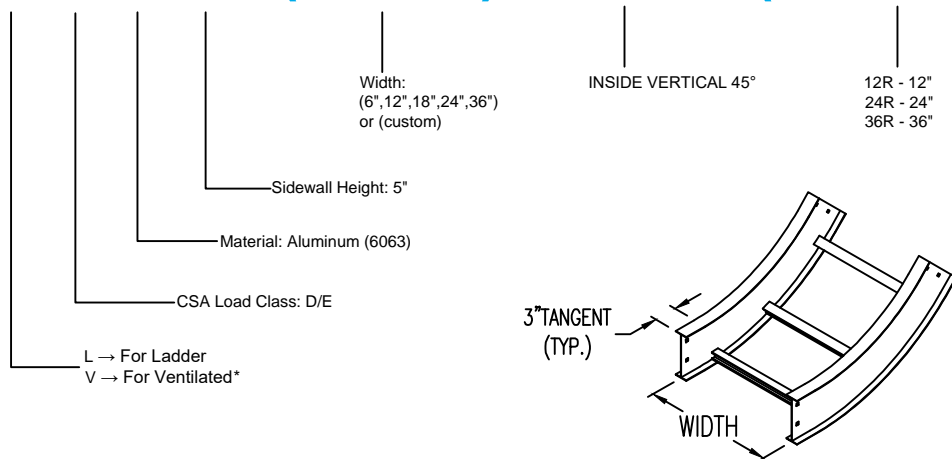

Aluminum Ladder/Ventilated Tray

VERTICAL INSIDE 45° ELBOW (5"H)

INSIDE VERTICAL 45° ELBOW (ALUMINUM)
 Manufactured in Canada by Niedax CER

Note: Couplings C/W Hardware are supplied with each fitting.

ALUMINUM LADDER/VENTILATED TRAY INSIDE VERTICAL 45° ELBOW ORDERING DATA EXAMPLE

L D A 5 - (Width) - IV45 - (Radius)

2799 Barton St E
 Hamilton, ON L8E 2J8
 Toll Free: 1 877.213.8045
 Phone: 905.337.7522
 Cerinc.ca

NOTES:
 * CSA Ventilated tray has a rung spacing of 4" between rungs.