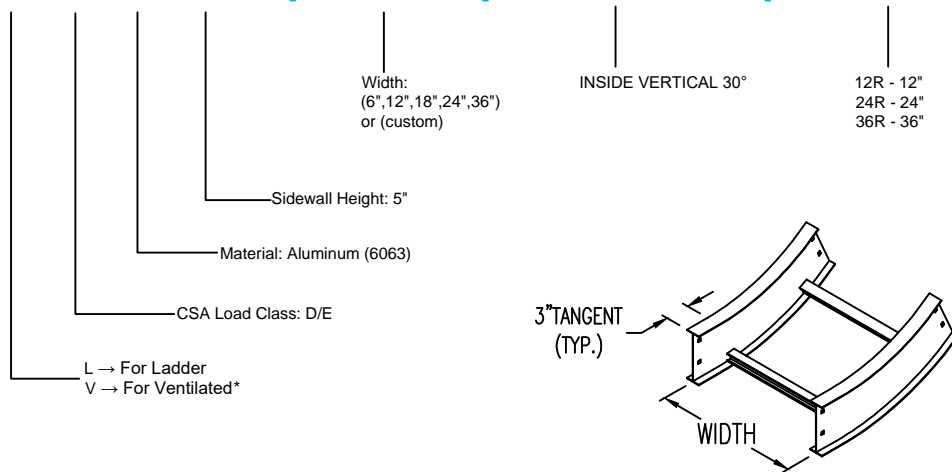

Aluminum Ladder/Ventilated Tray

VERTICAL INSIDE 30° ELBOW (5"H)

INSIDE VERTICAL 30° ELBOW (ALUMINUM)
 Manufactured in Canada by Niedax CER

Note: Couplings C/W Hardware are supplied with each fitting.

ALUMINUM LADDER/VENTILATED TRAY INSIDE VERTICAL 30° ELBOW ORDERING DATA EXAMPLE

L D A 5 - (Width) - IV30 - (Radius)

2799 Barton St E
 Hamilton, ON L8E 2J8
 Toll Free: 1 877.213.8045
 Phone: 905.337.7522
 Cerinc.ca

NOTES:
 * CSA Ventilated tray has a rung spacing of 4" between rungs.