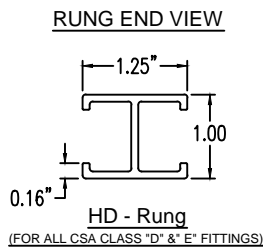

Aluminum Ladder/Ventilated Tray

VERTICAL INSIDE 30° ELBOW (5"H)

INSIDE VERTICAL 30° ELBOW (ALUMINUM)
 Manufactured in Canada by Niedax CER

Note: Couplings C/W Hardware are supplied with each fitting.

ALUMINUM LADDER/VENTILATED TRAY INSIDE VERTICAL 30° ELBOW ORDERING DATA EXAMPLE

L D A 5 - (Width) - IV30 - (Radius)

2799 Barton St E
 Hamilton, ON L8E 2J8
 Toll Free: 1 877.213.8045
 Phone: 905.337.7522
 Cerinc.ca

NOTES:
 * CSA Ventilated tray has a rung spacing of 4" between rungs.