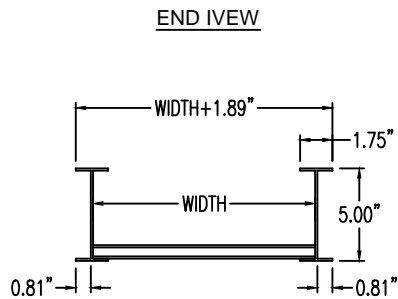

Aluminum Ladder/Ventilated Tray

VERTICAL INSIDE 30° ELBOW (5"H)

INSIDE VERTICAL 30° ELBOW (ALUMINUM)
 Manufactured in Canada by Niedax CER

Note: Couplings C/W Hardware are supplied with each fitting.

ALUMINUM LADDER/VENTILATED TRAY INSIDE VERTICAL 30° ELBOW ORDERING DATA EXAMPLE

L D A 5 - (Width) - IV30 - (Radius)

2799 Barton St E
 Hamilton, ON L8E 2J8
 Toll Free: 1 877.213.8045
 Phone: 905.337.7522
 Cerinc.ca

NOTES:
 * CSA Ventilated tray has a rung spacing of 4" between rungs.