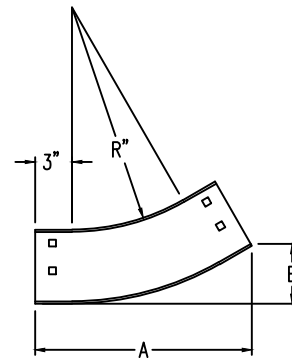

Aluminum Ladder/Ventilated Tray

VERTICAL INSIDE 30° ELBOW (5"H)

INSIDE VERTICAL 30° ELBOW (ALUMINUM)
 Manufactured in Canada by Niedax CER

Note: Couplings C/W Hardware are supplied with each fitting.

ALUMINUM LADDER/VENTILATED TRAY INSIDE VERTICAL 30° ELBOW ORDERING DATA EXAMPLE

L D A 5 - (Width) - IV30 - (Radius)

2799 Barton St E
 Hamilton, ON L8E 2J8
 Toll Free: 1 877.213.8045
 Phone: 905.337.7522
 Cerinc.ca

NOTES:
 * CSA Ventilated tray has a rung spacing of 4" between rungs.