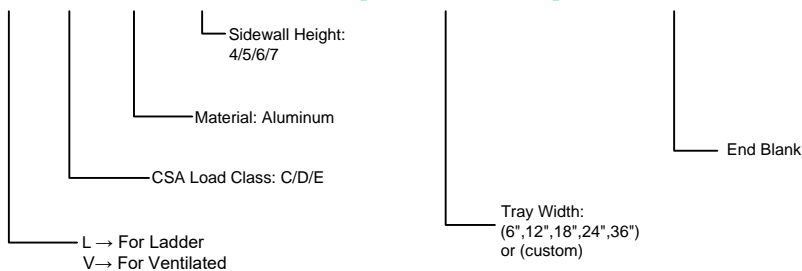

ALUMINUM LADDER TRAY ACCESSORIES

End Blank

Manufactured in Canada by Niedax CER

- Forms a closure ending to a cable tray run
- Supplied with hardware

**END BLANK
ORDERING DATA EXAMPLE**

L C A 4 3 - (Width) - EB