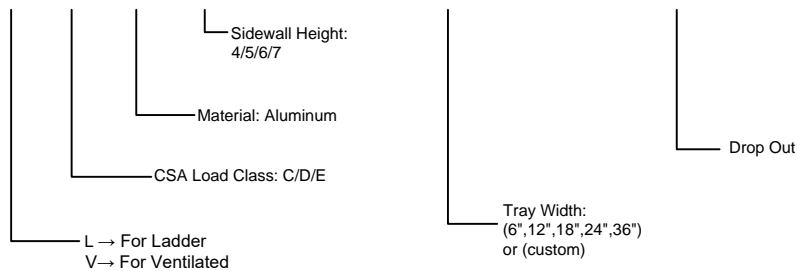

**ALUMINUM LADDER TRAY DROP OUT
ORDERING DATA EXAMPLE**

L C A 4 3 - (Width) - DO

2799 Barton St E
Hamilton, ON L8E 2J8
Toll Free: 1 877.213.8045
Phone: 905.337.7522
Cerinc.ca