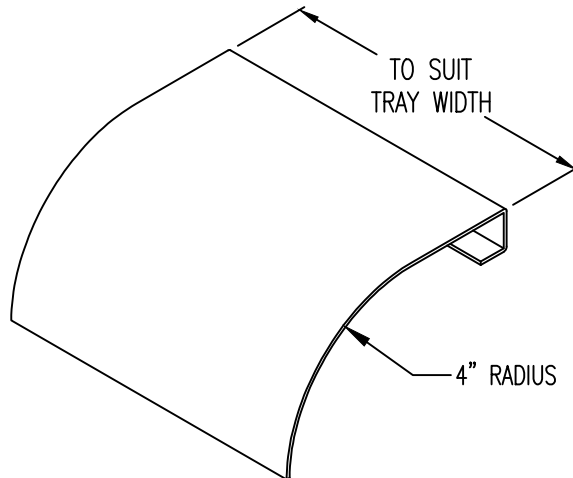

**ALUMINUM LADDER TRAY ACCESSORIES**

# Drop Out

Manufactured in Canada by Niedax CER

- Drop outs provide a rounded surface width with 4" radius to protect cable as it exists the cable tray
- Drop outs attach to any cable tray rung

**ALUMINUM LADDER TRAY DROP OUT  
ORDERING DATA EXAMPLE**