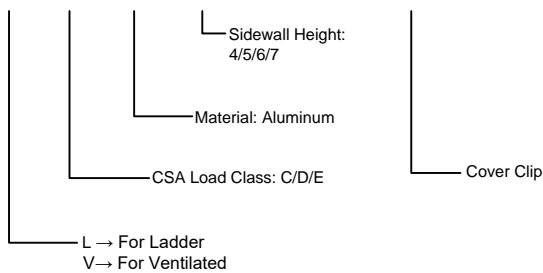

ALUMINUM LADDER COVER CLIP
ORDERING DATA EXAMPLE

L C A 4 3 - C C

2799 Barton St E
Hamilton, ON L8E 2J8
Toll Free: 1 877.213.8045
Phone: 905.337.7522
Cerinc.ca