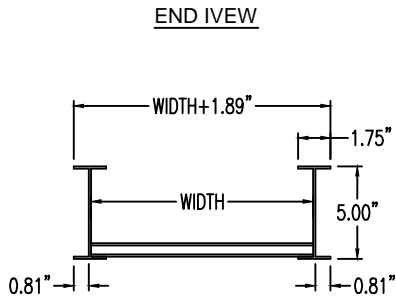

Aluminum Ladder/Ventilated Tray

INSIDE VERTICAL 90° ELBOW (5"H)

INSIDE VERTICAL 90° ELBOW (ALUMINUM)

Manufactured in Canada by Niedax CER

Note: Couplings C/W Hardware are supplied with each fitting.

ALUMINUM LADDER/VENTILATED TRAY INSIDE VERTICAL 90° ELBOW ORDERING DATA EXAMPLE

L D A 5 - (Width) - IV90 - (Radius)

NOTES:

* CSA Ventilated tray has a rung spacing of 4" between rungs.

2799 Barton St E
Hamilton, ON L8E 2J8
Toll Free: 1 877.213.8045
Phone: 905.337.7522
Cerinc.ca