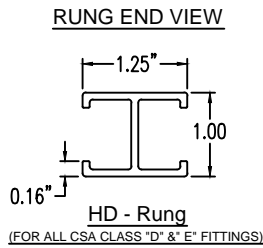

Aluminum Ladder/Ventilated Tray

INSIDE VERTICAL 90° ELBOW (5"H)

INSIDE VERTICAL 90° ELBOW (ALUMINUM)

Manufactured in Canada by Niedax CER

Note: Couplings C/W Hardware are supplied with each fitting.

ALUMINUM LADDER/VENTILATED TRAY INSIDE VERTICAL 90° ELBOW ORDERING DATA EXAMPLE

L D A 5 - (Width) - IV90 - (Radius)

NOTES:

* CSA Ventilated tray has a rung spacing of 4" between rungs.

2799 Barton St E
Hamilton, ON L8E 2J8
Toll Free: 1 877.213.8045
Phone: 905.337.7522
Cerinc.ca