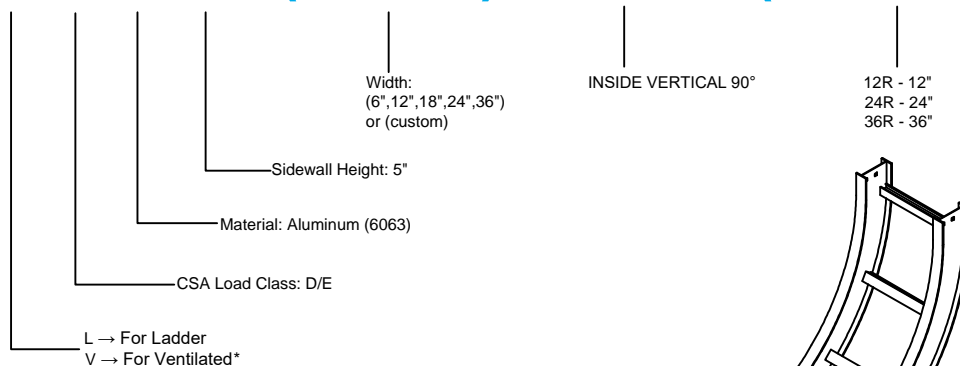

Aluminum Ladder/Ventilated Tray

INSIDE VERTICAL 90° ELBOW (5"H)

INSIDE VERTICAL 90° ELBOW (ALUMINUM)

Manufactured in Canada by Niedax CER

Note: Couplings C/W Hardware are supplied with each fitting.

ALUMINUM LADDER/VENTILATED TRAY INSIDE VERTICAL 90° ELBOW ORDERING DATA EXAMPLE

L D A 5 - (Width) - IV90 - (Radius)

NOTES:

* CSA Ventilated tray has a rung spacing of 4" between rungs.

2799 Barton St E
Hamilton, ON L8E 2J8
Toll Free: 1 877.213.8045
Phone: 905.337.7522
Cerinc.ca