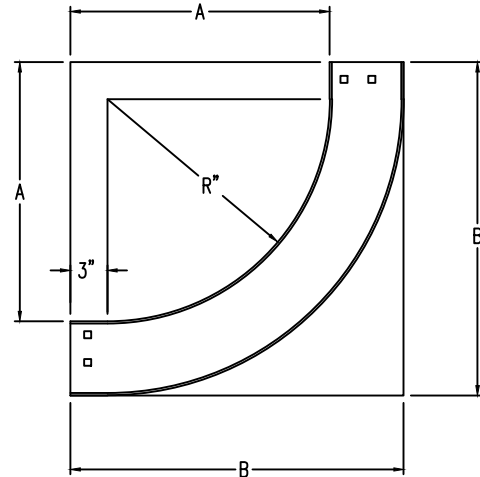

Aluminum Ladder/Ventilated Tray

INSIDE VERTICAL 90° ELBOW (5"H)

INSIDE VERTICAL 90° ELBOW (ALUMINUM)

Manufactured in Canada by Niedax CER

Note: Couplings C/W Hardware are supplied with each fitting.

ALUMINUM LADDER/VENTILATED TRAY INSIDE VERTICAL 90° ELBOW ORDERING DATA EXAMPLE

L D A 5 - (Width) - IV90 - (Radius)

NOTES:

* CSA Ventilated tray has a rung spacing of 4" between rungs.

2799 Barton St E
Hamilton, ON L8E 2J8
Toll Free: 1 877.213.8045
Phone: 905.337.7522
Cerinc.ca