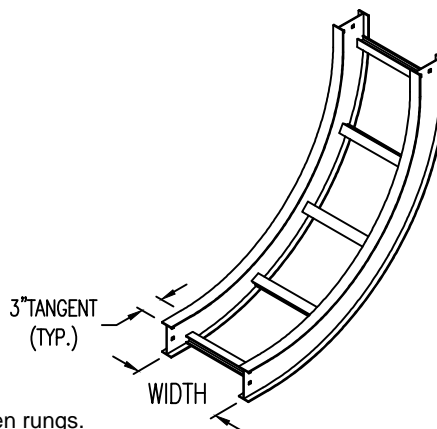

Aluminum Ladder/Ventilated Tray

INSIDE VERTICAL 90° ELBOW (5"H)

INSIDE VERTICAL 90° ELBOW (ALUMINUM)

Manufactured in Canada by Niedax CER

Note: Couplings C/W Hardware are supplied with each fitting.

ALUMINUM LADDER/VENTILATED TRAY INSIDE VERTICAL 90° ELBOW ORDERING DATA EXAMPLE

L D A 5 - (Width) - IV90 - (Radius)

NOTES:

* CSA Ventilated tray has a rung spacing of 4" between rungs.

2799 Barton St E
Hamilton, ON L8E 2J8
Toll Free: 1 877.213.8045
Phone: 905.337.7522
Cerinc.ca