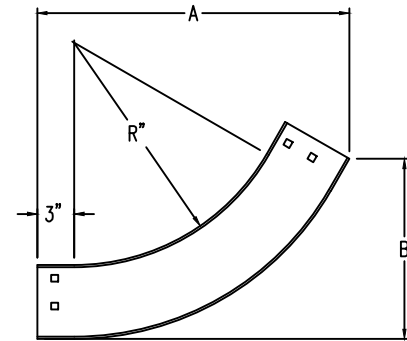

Aluminum Ladder/Ventilated Tray

VERTICAL INSIDE 60° ELBOW (5"H)

INSIDE VERTICAL 60° ELBOW (ALUMINUM)
 Manufactured in Canada by Niedax CER

Note: Couplings C/W Hardware are supplied with each fitting.

END VIEW

RUNG END VIEW

ALUMINUM LADDER/VENTILATED TRAY INSIDE VERTICAL 60° ELBOW ORDERING DATA EXAMPLE

L D A 5 - (Width) - IV60 - (Radius)

2799 Barton St E
 Hamilton, ON L8E 2J8
 Toll Free: 1 877.213.8045
 Phone: 905.337.7522
 Cerinc.ca

NOTES:

* CSA Ventilated tray has a rung spacing of 4" between rungs.