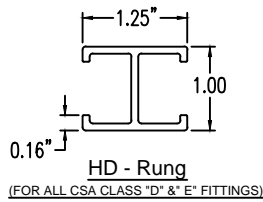

Aluminum Ladder/Ventilated Tray

VERTICAL INSIDE 60° ELBOW (5"H)

INSIDE VERTICAL 60° ELBOW (ALUMINUM)
 Manufactured in Canada by Niedax CER

Note: Couplings C/W Hardware are supplied with each fitting.

END VIEW

RUNG END VIEW

ALUMINUM LADDER/VENTILATED TRAY INSIDE VERTICAL 60° ELBOW ORDERING DATA EXAMPLE

L D A 5 - (Width) - IV60 - (Radius)

2799 Barton St E
 Hamilton, ON L8E 2J8
 Toll Free: 1 877.213.8045
 Phone: 905.337.7522
 Cerinc.ca

NOTES:

* CSA Ventilated tray has a rung spacing of 4" between rungs.