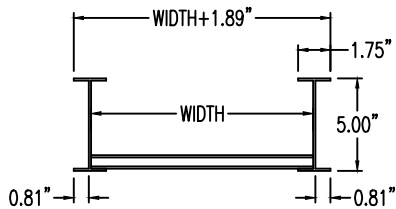

Aluminum Ladder/Ventilated Tray

VERTICAL INSIDE 60° ELBOW (5"H)

INSIDE VERTICAL 60° ELBOW (ALUMINUM)
 Manufactured in Canada by Niedax CER

Note: Couplings C/W Hardware are supplied with each fitting.

END VIEW

RUNG END VIEW

ALUMINUM LADDER/VENTILATED TRAY INSIDE VERTICAL 60° ELBOW ORDERING DATA EXAMPLE

L D A 5 - (Width) - IV60 - (Radius)

2799 Barton St E
 Hamilton, ON L8E 2J8
 Toll Free: 1 877.213.8045
 Phone: 905.337.7522
 Cerinc.ca

NOTES:

* CSA Ventilated tray has a rung spacing of 4" between rungs.