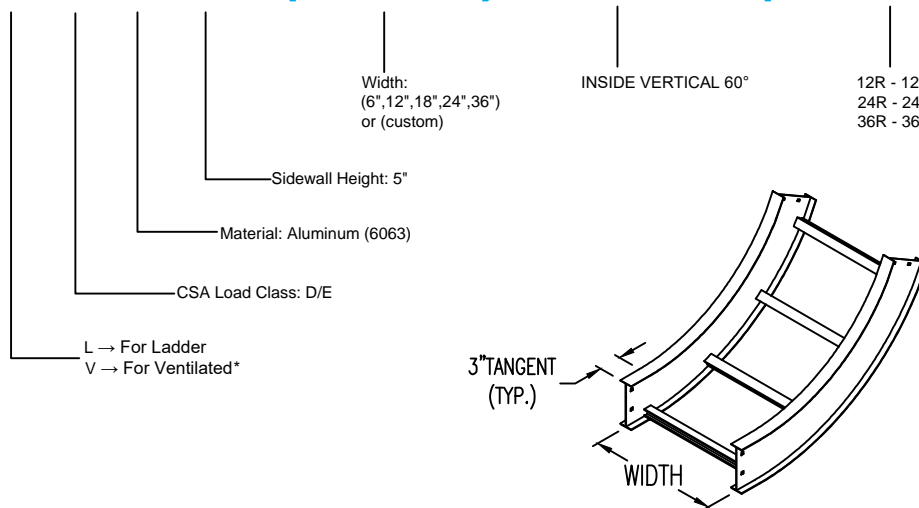

Aluminum Ladder/Ventilated Tray

VERTICAL INSIDE 60° ELBOW (5"H)

INSIDE VERTICAL 60° ELBOW (ALUMINUM)
 Manufactured in Canada by Niedax CER

Note: Couplings C/W Hardware are supplied with each fitting.

END VIEW

RUNG END VIEW

ALUMINUM LADDER/VENTILATED TRAY INSIDE VERTICAL 60° ELBOW ORDERING DATA EXAMPLE

L D A 5 - (Width) - IV60 - (Radius)

2799 Barton St E
 Hamilton, ON L8E 2J8
 Toll Free: 1 877.213.8045
 Phone: 905.337.7522
 Cerinc.ca

NOTES:

* CSA Ventilated tray has a rung spacing of 4" between rungs.