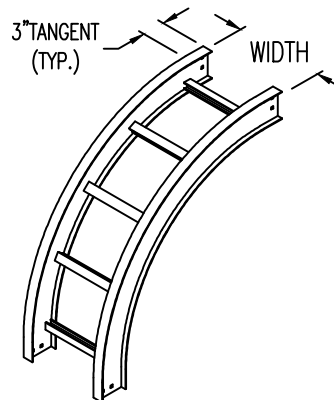

Aluminum Ladder/Ventilated Tray

OUTSIDE VERTICAL 90° ELBOW (4"H)

OUTSIDE VERTICAL 90° ELBOW (ALUMINUM)

Manufactured in Canada by Niedax CER

Note: Couplings C/W Hardware are supplied with each fitting.

END VIEW

RUNG END VIEWS

ALUMINUM LADDER/VENTILATED TRAY OUTSIDE VERTICAL 90° ELBOW ORDERING DATA EXAMPLE

L C A 4 3 - (Width) - OV90 - (Radius)

Width:
(6", 12", 18", 24", 36")
or (custom)

OUTSIDE VERTICAL 90°

12R - 12"
24R - 24"
36R - 36"

2799 Barton St E
Hamilton, ON L8E 2J8
Toll Free: 1 877.213.8045
Phone: 905.337.7522
Cerinc.ca

NOTES:

* CSA Ventilated tray has a rung spacing of 4" between rungs.