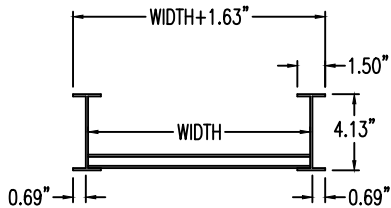

Aluminum Ladder/Ventilated Tray

OUTSIDE VERTICAL 90° ELBOW (4"H)

OUTSIDE VERTICAL 90° ELBOW (ALUMINUM)

Manufactured in Canada by Niedax CER

Note: Couplings C/W Hardware are supplied with each fitting.

END VIEW

RUNG END VIEWS

ALUMINUM LADDER/VENTILATED TRAY OUTSIDE VERTICAL 90° ELBOW ORDERING DATA EXAMPLE

L C A 4 3 - (Width) - OV90 - (Radius)

Width:
(6", 12", 18", 24", 36")
or (custom)

OUTSIDE VERTICAL 90°

12R - 12"
24R - 24"
36R - 36"