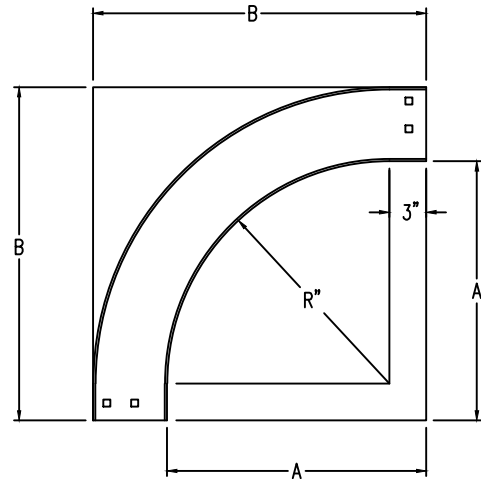

Aluminum Ladder/Ventilated Tray

OUTSIDE VERTICAL 90° ELBOW (4"H)

OUTSIDE VERTICAL 90° ELBOW (ALUMINUM)

Manufactured in Canada by Niedax CER

Note: Couplings C/W Hardware are supplied with each fitting.

END VIEW

RUNG END VIEWS

ALUMINUM LADDER/VENTILATED TRAY OUTSIDE VERTICAL 90° ELBOW ORDERING DATA EXAMPLE

L C A 4 3 - (Width) - OV90 - (Radius)

Width:
(6", 12", 18", 24", 36")
or (custom)

OUTSIDE VERTICAL 90°

12R - 12"
24R - 24"
36R - 36"