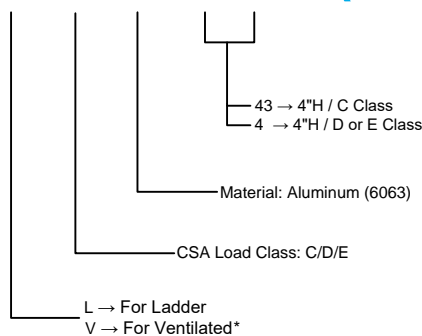

Aluminum Ladder/Ventilated Tray

OUTSIDE VERTICAL 90° ELBOW (4"H)

OUTSIDE VERTICAL 90° ELBOW (ALUMINUM)

Manufactured in Canada by Niedax CER

Note: Couplings C/W Hardware are supplied with each fitting.

END VIEW

RUNG END VIEWS

ALUMINUM LADDER/VENTILATED TRAY OUTSIDE VERTICAL 90° ELBOW ORDERING DATA EXAMPLE

L C A 4 3 - (Width) - OV90 - (Radius)

Width:
(6", 12", 18", 24", 36")
or (custom)

OUTSIDE VERTICAL 90°

12R - 12"
24R - 24"
36R - 36"