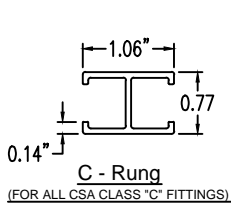

Aluminum Ladder/Ventilated Tray

OUTSIDE VERTICAL 90° ELBOW (4"H)

OUTSIDE VERTICAL 90° ELBOW (ALUMINUM)

Manufactured in Canada by Niedax CER

Note: Couplings C/W Hardware are supplied with each fitting.

END VIEW

RUNG END VIEWS

ALUMINUM LADDER/VENTILATED TRAY OUTSIDE VERTICAL 90° ELBOW ORDERING DATA EXAMPLE

L C A 4 3 - (Width) - OV90 - (Radius)

Width:
(6", 12", 18", 24", 36")
or (custom)

OUTSIDE VERTICAL 90°

12R - 12"
24R - 24"
36R - 36"