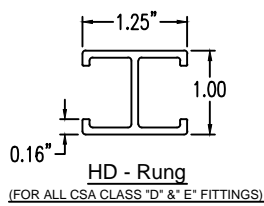

Aluminum Ladder/Ventilated Tray

OUTSIDE VERTICAL 90° ELBOW (4"H)

OUTSIDE VERTICAL 90° ELBOW (ALUMINUM)

Manufactured in Canada by Niedax CER

Note: Couplings C/W Hardware are supplied with each fitting.

END VIEW

RUNG END VIEWS

ALUMINUM LADDER/VENTILATED TRAY OUTSIDE VERTICAL 90° ELBOW ORDERING DATA EXAMPLE

L C A 4 3 - (Width) - OV90 - (Radius)

Width:
(6", 12", 18", 24", 36")
or (custom)

OUTSIDE VERTICAL 90°

12R - 12"
24R - 24"
36R - 36"