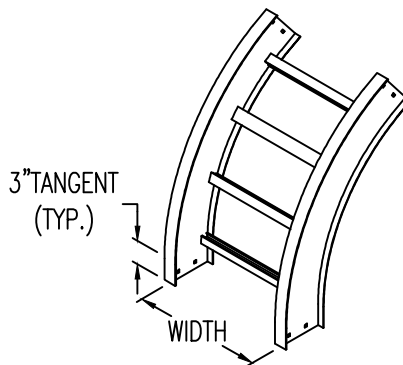

Aluminum Ladder/Ventilated Tray

OUTSIDE VERTICAL 60° ELBOW (4"H)

OUTSIDE VERTICAL 60° ELBOW (ALUMINUM)

Manufactured in Canada by Niedax CER

Note: Couplings C/W Hardware are supplied with each fitting.

END VIEW

RUNG END VIEWS

ALUMINUM LADDER/VENTILATED TRAY OUTSIDE VERTICAL 60° ELBOW ORDERING DATA EXAMPLE

L C A 4 3 - (Width) - OV60 - (Radius)

Width:
(6", 12", 18", 24", 36")
or (custom)

OUTSIDE VERTICAL 60°

12R - 12"
24R - 24"
36R - 36"

2799 Barton St E
Hamilton, ON L8E 2J8
Toll Free: 1 877.213.8045
Phone: 905.337.7522
Cerinc.ca

NOTES:

* CSA Ventilated tray has a rung spacing of 4" between rungs.