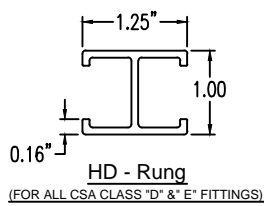

Aluminum Ladder/Ventilated Tray

OUTSIDE VERTICAL 60° ELBOW (4"H)

OUTSIDE VERTICAL 60° ELBOW (ALUMINUM)

Manufactured in Canada by Niedax CER

Note: Couplings C/W Hardware are supplied with each fitting.

END VIEW

RUNG END VIEWS

ALUMINUM LADDER/VENTILATED TRAY OUTSIDE VERTICAL 60° ELBOW ORDERING DATA EXAMPLE

L C A 4 3 - (Width) - OV60 - (Radius)

Width:
(6", 12", 18", 24", 36")
or (custom)

OUTSIDE VERTICAL 60°

12R - 12"
24R - 24"
36R - 36"