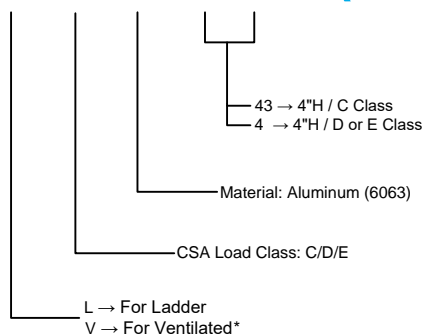

Aluminum Ladder/Ventilated Tray

OUTSIDE VERTICAL 60° ELBOW (4"H)

OUTSIDE VERTICAL 60° ELBOW (ALUMINUM)

Manufactured in Canada by Niedax CER

Note: Couplings C/W Hardware are supplied with each fitting.

END VIEW

RUNG END VIEWS

ALUMINUM LADDER/VENTILATED TRAY OUTSIDE VERTICAL 60° ELBOW ORDERING DATA EXAMPLE

L C A 4 3 - (Width) - OV60 - (Radius)

Width:
(6", 12", 18", 24", 36")
or (custom)

OUTSIDE VERTICAL 60°

12R - 12"
24R - 24"
36R - 36"