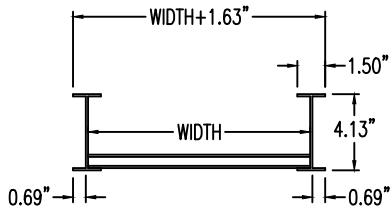

Aluminum Ladder/Ventilated Tray

OUTSIDE VERTICAL 60° ELBOW (4"H)

OUTSIDE VERTICAL 60° ELBOW (ALUMINUM)

Manufactured in Canada by Niedax CER

Note: Couplings C/W Hardware are supplied with each fitting.

END VIEW

RUNG END VIEWS

ALUMINUM LADDER/VENTILATED TRAY OUTSIDE VERTICAL 60° ELBOW ORDERING DATA EXAMPLE

L C A 4 3 - (Width) - OV60 - (Radius)

Width:
(6", 12", 18", 24", 36")
or (custom)

OUTSIDE VERTICAL 60°

12R - 12"
24R - 24"
36R - 36"