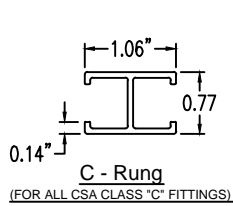

Aluminum Ladder/Ventilated Tray

OUTSIDE VERTICAL 60° ELBOW (4"H)

OUTSIDE VERTICAL 60° ELBOW (ALUMINUM)

Manufactured in Canada by Niedax CER

Note: Couplings C/W Hardware are supplied with each fitting.

END VIEW

RUNG END VIEWS

ALUMINUM LADDER/VENTILATED TRAY OUTSIDE VERTICAL 60° ELBOW ORDERING DATA EXAMPLE

L C A 4 3 - (Width) - OV60 - (Radius)

Width:
(6", 12", 18", 24", 36")
or (custom)

OUTSIDE VERTICAL 60°

12R - 12"
24R - 24"
36R - 36"