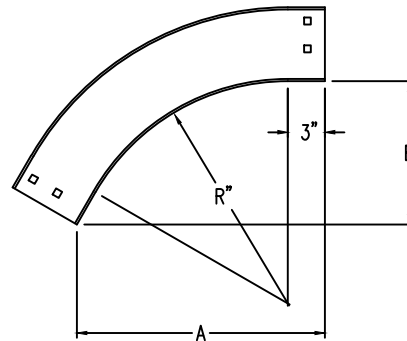

Aluminum Ladder/Ventilated Tray

OUTSIDE VERTICAL 60° ELBOW (4"H)

OUTSIDE VERTICAL 60° ELBOW (ALUMINUM)

Manufactured in Canada by Niedax CER

Note: Couplings C/W Hardware are supplied with each fitting.

END VIEW

RUNG END VIEWS

ALUMINUM LADDER/VENTILATED TRAY OUTSIDE VERTICAL 60° ELBOW ORDERING DATA EXAMPLE

L C A 4 3 - (Width) - OV60 - (Radius)

Width:
(6", 12", 18", 24", 36")
or (custom)

OUTSIDE VERTICAL 60°

12R - 12"
24R - 24"
36R - 36"