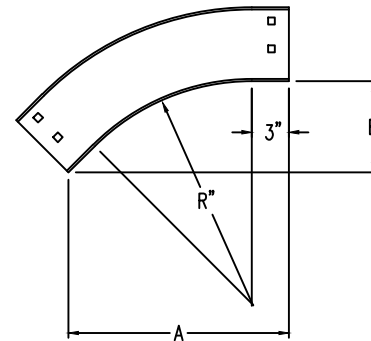

Aluminum Ladder/Ventilated Tray

VERTICAL OUTSIDE 45° ELBOW (4"H)

OUTSIDE VERTICAL 45° ELBOW (ALUMINUM)
 Manufactured in Canada by Niedax CER

Note: Couplings C/W Hardware are supplied with each fitting.

END VIEW

RUNG END VIEWS

ALUMINUM LADDER/VENTILATED TRAY OUTSIDE VERTICAL 45° ELBOW ORDERING DATA EXAMPLE

L C A 4 3 - (Width) - OV45 - (Radius)

Width:
 (6", 12", 18", 24", 36")
 or (custom)

OUTSIDE VERTICAL 45°

12R - 12"
 24R - 24"
 36R - 36"