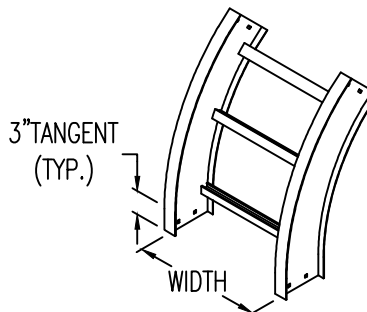

Aluminum Ladder/Ventilated Tray

VERTICAL OUTSIDE 45° ELBOW (4"H)

OUTSIDE VERTICAL 45° ELBOW (ALUMINUM)
 Manufactured in Canada by Niedax CER

Note: Couplings C/W Hardware are supplied with each fitting.

END VIEW

RUNG END VIEWS

ALUMINUM LADDER/VENTILATED TRAY OUTSIDE VERTICAL 45° ELBOW ORDERING DATA EXAMPLE

L C A 4 3 - (Width) - OV45 - (Radius)

Width:
 (6", 12", 18", 24", 36")
 or (custom)

OUTSIDE VERTICAL 45°

12R - 12"
 24R - 24"
 36R - 36"

2799 Barton St E
 Hamilton, ON L8E 2J8
 Toll Free: 1 877.213.8045
 Phone: 905.337.7522
 Cerinc.ca

NOTES:

* CSA Ventilated tray has a rung spacing of 4" between rungs.