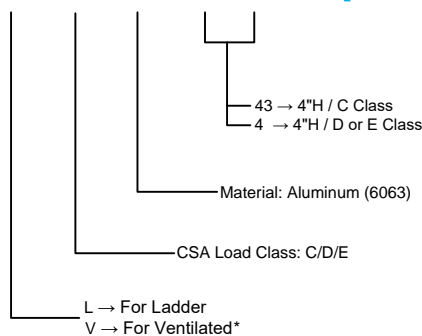

Aluminum Ladder/Ventilated Tray

VERTICAL OUTSIDE 45° ELBOW (4"H)

OUTSIDE VERTICAL 45° ELBOW (ALUMINUM)
 Manufactured in Canada by Niedax CER

Note: Couplings C/W Hardware are supplied with each fitting.

END VIEW

RUNG END VIEWS

ALUMINUM LADDER/VENTILATED TRAY OUTSIDE VERTICAL 45° ELBOW ORDERING DATA EXAMPLE

L C A 4 3 - (Width) - OV45 - (Radius)

Width:
 (6", 12", 18", 24", 36")
 or (custom)

OUTSIDE VERTICAL 45°

12R - 12"
 24R - 24"
 36R - 36"