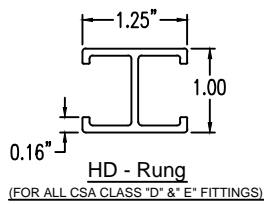

Aluminum Ladder/Ventilated Tray

VERTICAL OUTSIDE 45° ELBOW (4"H)

OUTSIDE VERTICAL 45° ELBOW (ALUMINUM)
 Manufactured in Canada by Niedax CER

Note: Couplings C/W Hardware are supplied with each fitting.

END VIEW

RUNG END VIEWS

ALUMINUM LADDER/VENTILATED TRAY OUTSIDE VERTICAL 45° ELBOW ORDERING DATA EXAMPLE

L C A 4 3 - (Width) - OV45 - (Radius)

Width:
 (6", 12", 18", 24", 36")
 or (custom)

OUTSIDE VERTICAL 45°

12R - 12"
 24R - 24"
 36R - 36"