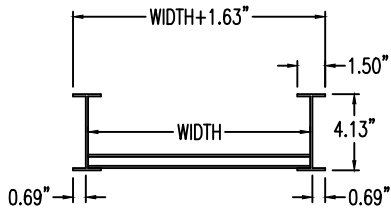

Aluminum Ladder/Ventilated Tray

VERTICAL OUTSIDE 45° ELBOW (4"H)

OUTSIDE VERTICAL 45° ELBOW (ALUMINUM)
 Manufactured in Canada by Niedax CER

Note: Couplings C/W Hardware are supplied with each fitting.

END VIEW

RUNG END VIEWS

ALUMINUM LADDER/VENTILATED TRAY OUTSIDE VERTICAL 45° ELBOW ORDERING DATA EXAMPLE

L C A 4 3 - (Width) - OV45 - (Radius)

Width:
 (6", 12", 18", 24", 36")
 or (custom)

OUTSIDE VERTICAL 45°

12R - 12"
 24R - 24"
 36R - 36"