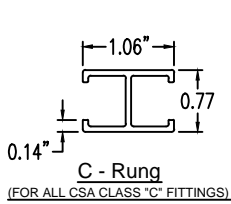

Aluminum Ladder/Ventilated Tray

VERTICAL OUTSIDE 45° ELBOW (4"H)

OUTSIDE VERTICAL 45° ELBOW (ALUMINUM)
 Manufactured in Canada by Niedax CER

Note: Couplings C/W Hardware are supplied with each fitting.

END VIEW

RUNG END VIEWS

ALUMINUM LADDER/VENTILATED TRAY OUTSIDE VERTICAL 45° ELBOW ORDERING DATA EXAMPLE

L C A 4 3 - (Width) - OV45 - (Radius)

Width:
 (6", 12", 18", 24", 36")
 or (custom)

OUTSIDE VERTICAL 45°

12R - 12"
 24R - 24"
 36R - 36"