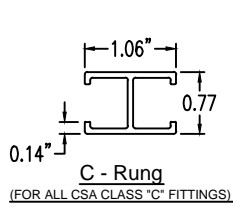

Aluminum Ladder/Ventilated Tray

VERTICAL OUTSIDE 30° ELBOW (4"H)

OUTSIDE VERTICAL 30° ELBOW (ALUMINUM)

Manufactured in Canada by Niedax CER

Note: Couplings C/W Hardware are supplied with each fitting.

END VIEW

RUNG END VIEWS

ALUMINUM LADDER/VENTILATED TRAY OUTSIDE VERTICAL 30° ELBOW ORDERING DATA EXAMPLE

L C A 4 3 - (Width) - OV30 - (Radius)

2799 Barton St E
Hamilton, ON L8E 2J8
Toll Free: 1 877.213.8045
Phone: 905.337.7522
Cerinc.ca

NOTES:

* CSA Ventilated tray has a rung spacing of 4" between rungs.