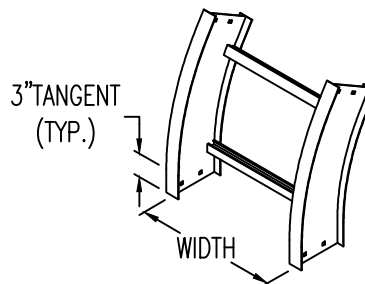

Aluminum Ladder/Ventilated Tray

VERTICAL OUTSIDE 30° ELBOW (4"H)

OUTSIDE VERTICAL 30° ELBOW (ALUMINUM)

Manufactured in Canada by Niedax CER

Note: Couplings C/W Hardware are supplied with each fitting.

END VIEW

RUNG END VIEWS

ALUMINUM LADDER/VENTILATED TRAY OUTSIDE VERTICAL 30° ELBOW ORDERING DATA EXAMPLE

L C A 4 3 - (Width) - OV30 - (Radius)

2799 Barton St E
Hamilton, ON L8E 2J8
Toll Free: 1 877.213.8045
Phone: 905.337.7522
Cerinc.ca

NOTES:

* CSA Ventilated tray has a rung spacing of 4" between rungs.