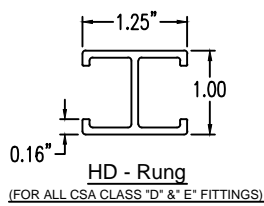

Aluminum Ladder/Ventilated Tray

VERTICAL OUTSIDE 30° ELBOW (4"H)

OUTSIDE VERTICAL 30° ELBOW (ALUMINUM)

Manufactured in Canada by Niedax CER

Note: Couplings C/W Hardware are supplied with each fitting.

END VIEW

RUNG END VIEWS

ALUMINUM LADDER/VENTILATED TRAY OUTSIDE VERTICAL 30° ELBOW ORDERING DATA EXAMPLE

L C A 4 3 - (Width) - OV30 - (Radius)

2799 Barton St E
Hamilton, ON L8E 2J8
Toll Free: 1 877.213.8045
Phone: 905.337.7522
Cerinc.ca

NOTES:

* CSA Ventilated tray has a rung spacing of 4" between rungs.