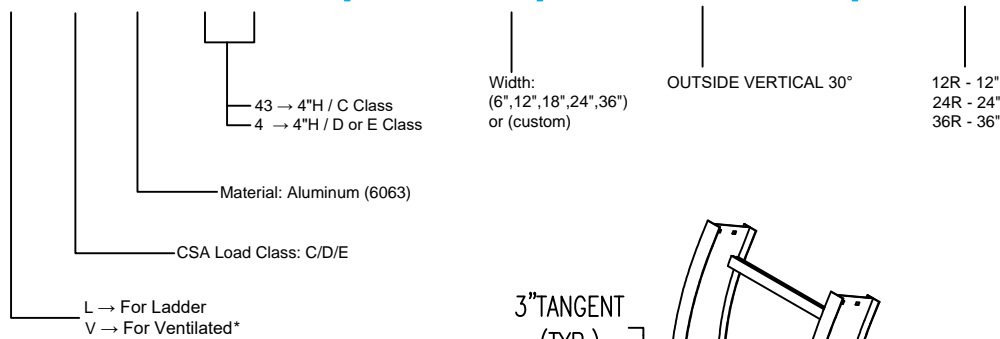

Aluminum Ladder/Ventilated Tray

VERTICAL OUTSIDE 30° ELBOW (4"H)

OUTSIDE VERTICAL 30° ELBOW (ALUMINUM)

Manufactured in Canada by Niedax CER

Note: Couplings C/W Hardware are supplied with each fitting.

END VIEW

RUNG END VIEWS

ALUMINUM LADDER/VENTILATED TRAY OUTSIDE VERTICAL 30° ELBOW ORDERING DATA EXAMPLE

L C A 4 3 - (Width) - OV30 - (Radius)

2799 Barton St E
Hamilton, ON L8E 2J8
Toll Free: 1 877.213.8045
Phone: 905.337.7522
Cerinc.ca

NOTES:

* CSA Ventilated tray has a rung spacing of 4" between rungs.