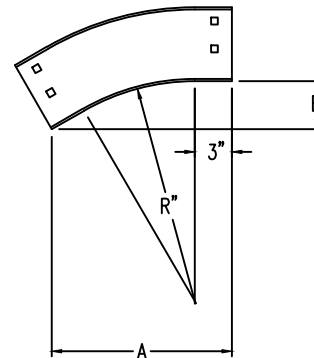

Aluminum Ladder/Ventilated Tray

VERTICAL OUTSIDE 30° ELBOW (4"H)

OUTSIDE VERTICAL 30° ELBOW (ALUMINUM)

Manufactured in Canada by Niedax CER

Note: Couplings C/W Hardware are supplied with each fitting.

END VIEW

RUNG END VIEWS

ALUMINUM LADDER/VENTILATED TRAY OUTSIDE VERTICAL 30° ELBOW ORDERING DATA EXAMPLE

L C A 4 3 - (Width) - OV30 - (Radius)

2799 Barton St E
Hamilton, ON L8E 2J8
Toll Free: 1 877.213.8045
Phone: 905.337.7522
Cerinc.ca

NOTES:

* CSA Ventilated tray has a rung spacing of 4" between rungs.