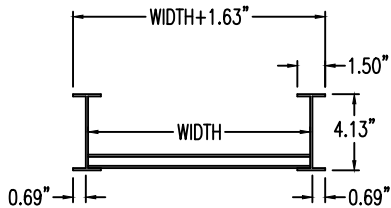

Aluminum Ladder/Ventilated Tray

VERTICAL OUTSIDE 30° ELBOW (4"H)

OUTSIDE VERTICAL 30° ELBOW (ALUMINUM)

Manufactured in Canada by Niedax CER

Note: Couplings C/W Hardware are supplied with each fitting.

END VIEW

RUNG END VIEWS

ALUMINUM LADDER/VENTILATED TRAY OUTSIDE VERTICAL 30° ELBOW ORDERING DATA EXAMPLE

L C A 4 3 - (Width) - OV30 - (Radius)

2799 Barton St E
Hamilton, ON L8E 2J8
Toll Free: 1 877.213.8045
Phone: 905.337.7522
Cerinc.ca

NOTES:

* CSA Ventilated tray has a rung spacing of 4" between rungs.