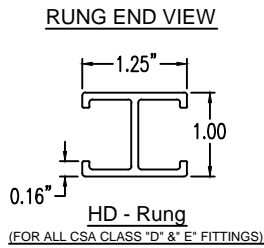

Aluminum Ladder/Ventilated Tray

Horizontal 90° ELBOW (5"H)

HORIZONTAL 90° ELBOW (ALUMINUM)
 Manufactured in Canada by Niedax CER

Note: Couplings C/W Hardware are supplied with each fitting.

ALUMINUM LADDER/VENTILATED TRAY HORIZONTAL 90° ELBOW ORDERING DATA EXAMPLE

L D A 5 - (Width) - H90 - (Radius)

2799 Barton St E
 Hamilton, ON L8E 2J8
 Toll Free: 1 877.213.8045
 Phone: 905.337.7522
 Cerinc.ca

NOTES:

* CSA Ventilated tray has a rung spacing of 4" between rungs.