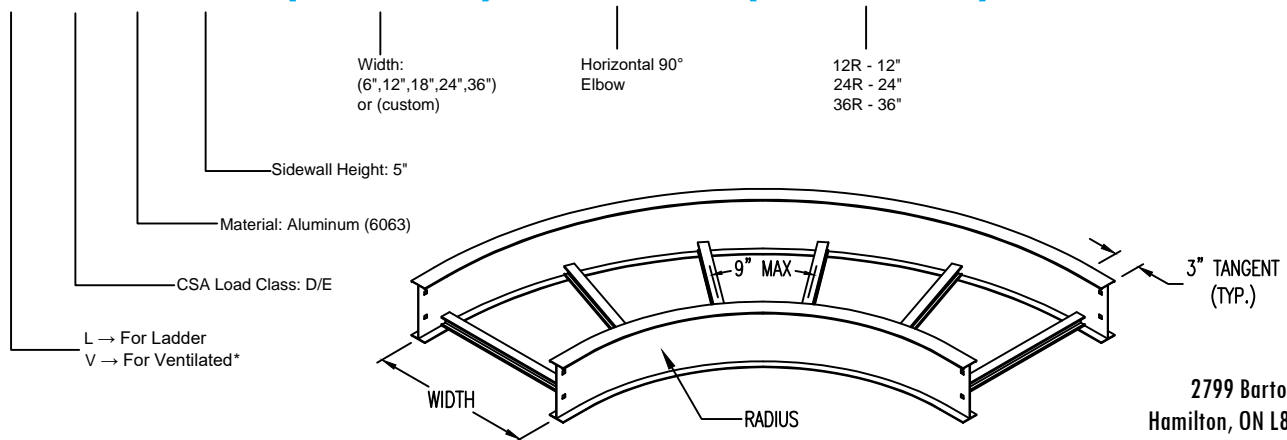

Aluminum Ladder/Ventilated Tray

Horizontal 90° ELBOW (5"H)

HORIZONTAL 90° ELBOW (ALUMINUM)
 Manufactured in Canada by Niedax CER

Note: Couplings C/W Hardware are supplied with each fitting.

ALUMINUM LADDER/VENTILATED TRAY HORIZONTAL 90° ELBOW ORDERING DATA EXAMPLE

L D A 5 - (Width) - H90 - (Radius)

2799 Barton St E
 Hamilton, ON L8E 2J8
 Toll Free: 1 877.213.8045
 Phone: 905.337.7522
 Cerinc.ca

NOTES:

* CSA Ventilated tray has a rung spacing of 4" between rungs.