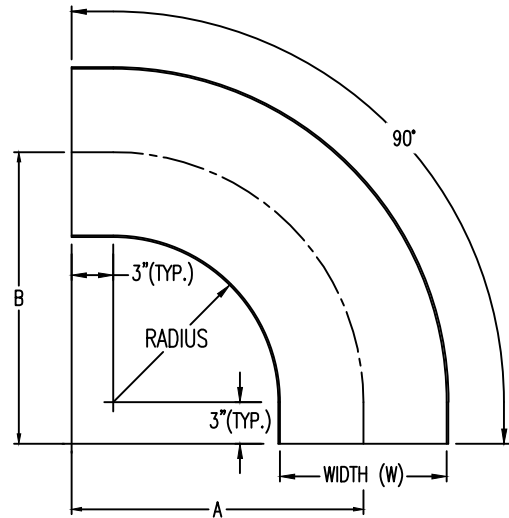

Aluminum Ladder/Ventilated Tray

Horizontal 90° ELBOW (5"H)

HORIZONTAL 90° ELBOW (ALUMINUM)
 Manufactured in Canada by Niedax CER

Note: Couplings C/W Hardware are supplied with each fitting.

ALUMINUM LADDER/VENTILATED TRAY HORIZONTAL 90° ELBOW ORDERING DATA EXAMPLE

L D A 5 - (Width) - H90 - (Radius)

2799 Barton St E
 Hamilton, ON L8E 2J8
 Toll Free: 1 877.213.8045
 Phone: 905.337.7522
 Cerinc.ca

NOTES:

* CSA Ventilated tray has a rung spacing of 4" between rungs.