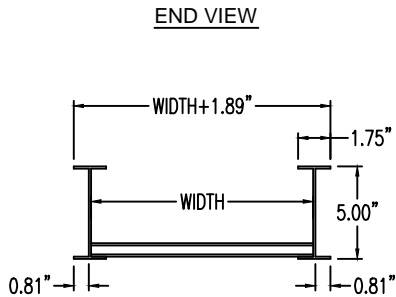

Aluminum Ladder/Ventilated Tray

Horizontal 90° ELBOW (5"H)

HORIZONTAL 90° ELBOW (ALUMINUM)
 Manufactured in Canada by Niedax CER

Note: Couplings C/W Hardware are supplied with each fitting.

ALUMINUM LADDER/VENTILATED TRAY HORIZONTAL 90° ELBOW ORDERING DATA EXAMPLE

L D A 5 - (Width) - H90 - (Radius)

2799 Barton St E
 Hamilton, ON L8E 2J8
 Toll Free: 1 877.213.8045
 Phone: 905.337.7522
 Cerinc.ca

NOTES:

* CSA Ventilated tray has a rung spacing of 4" between rungs.