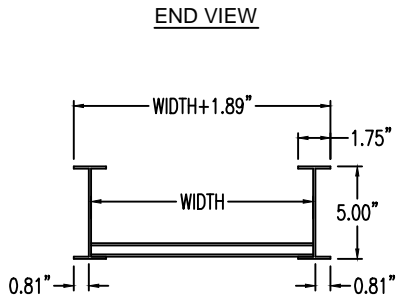

## Horizontal 60° ELBOW (5"H)

**HORIZONTAL 60° ELBOW (ALUMINUM)**  
 Manufactured in Canada by Niedax CER

**Note:** Couplings C/W Hardware are supplied with each fitting.