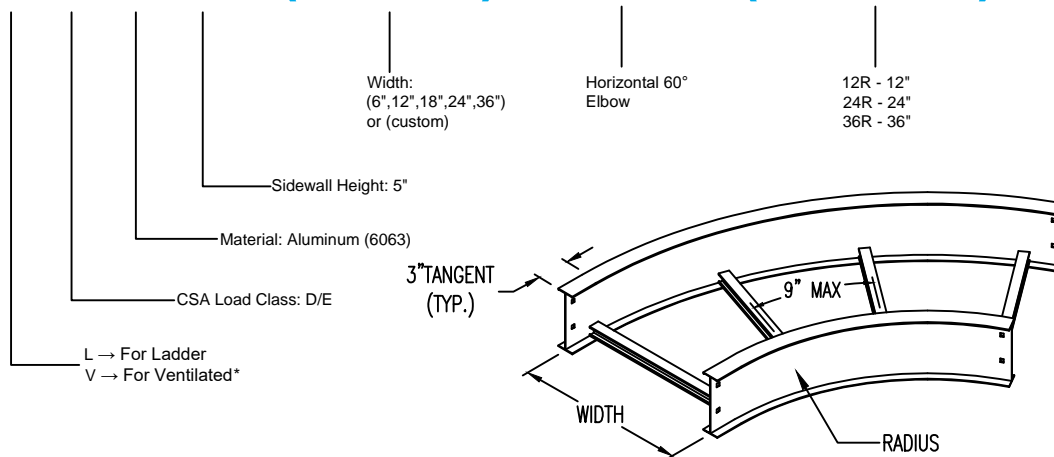

ALUMINUM LADDER/VENTILATED TRAY HORIZONTAL 60° ELBOW ORDERING DATA EXAMPLE

L D A 5 - (Width) - H60 - (Radius)

2799 Barton St E
Hamilton, ON L8E 2J8
Toll Free: 1 877.213.8045
Phone: 905.337.7522
Cerinc.ca

NOTES:

* CSA Ventilated tray has a rung spacing of 4" between rungs.