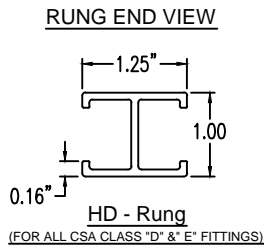

## Horizontal 60° ELBOW (5"H)

**HORIZONTAL 60° ELBOW (ALUMINUM)**  
 Manufactured in Canada by Niedax CER

**Note:** Couplings C/W Hardware are supplied with each fitting.

### ALUMINUM LADDER/VENTILATED TRAY HORIZONTAL 60° ELBOW ORDERING DATA EXAMPLE