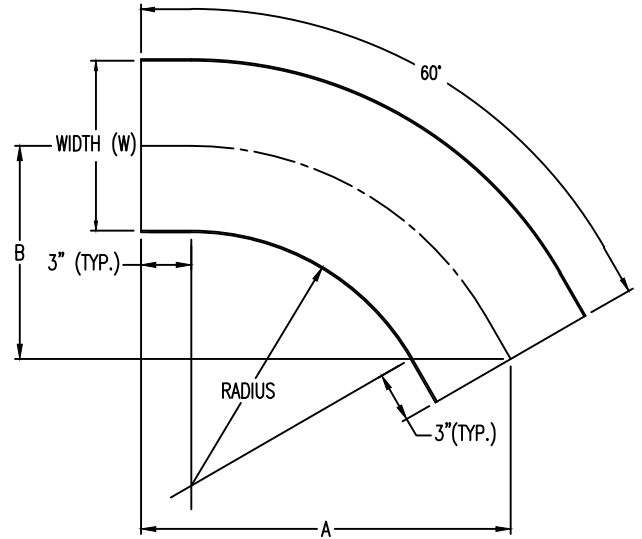

## Horizontal 60° ELBOW (5"H)

**HORIZONTAL 60° ELBOW (ALUMINUM)**  
 Manufactured in Canada by Niedax CER

**Note:** Couplings C/W Hardware are supplied with each fitting.