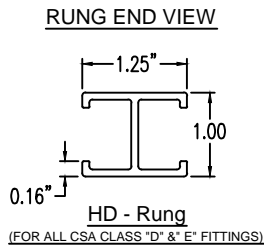

Aluminum Ladder/Ventilated Tray

Horizontal 45° ELBOW (5"H)

HORIZONTAL 45° ELBOW (ALUMINUM)
 Manufactured in Canada by Niedax CER

Note: Couplings C/W Hardware are supplied with each fitting.

ALUMINUM LADDER/VENTILATED TRAY HORIZONTAL 45° ELBOW ORDERING DATA EXAMPLE

L D A 5 - (Width) - H45 - (Radius)

2799 Barton St E
 Hamilton, ON L8E 2J8
 Toll Free: 1 877.213.8045
 Phone: 905.337.7522
 Cerinc.ca

NOTES:

* CSA Ventilated tray has a rung spacing of 4" between rungs.