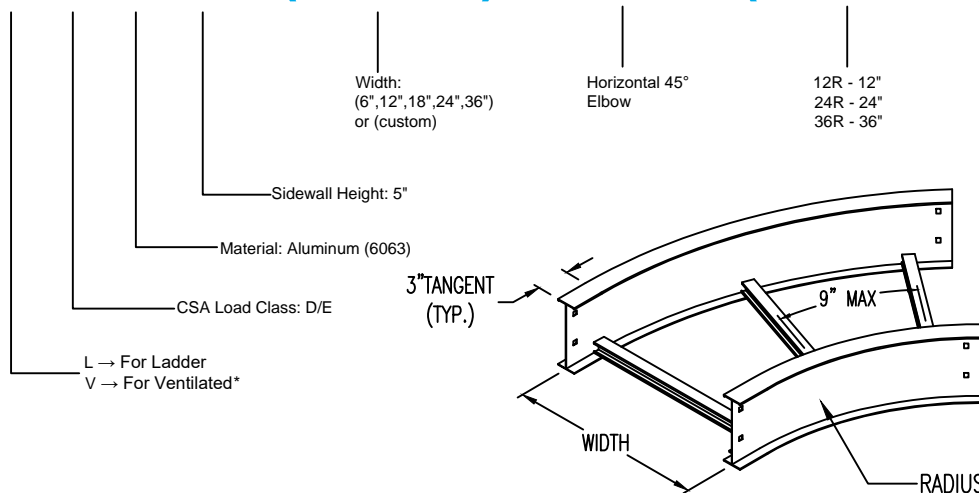

Aluminum Ladder/Ventilated Tray

Horizontal 45° ELBOW (5"H)

HORIZONTAL 45° ELBOW (ALUMINUM)
 Manufactured in Canada by Niedax CER

Note: Couplings C/W Hardware are supplied with each fitting.

ALUMINUM LADDER/VENTILATED TRAY HORIZONTAL 45° ELBOW ORDERING DATA EXAMPLE

L D A 5 - (Width) - H45 - (Radius)

2799 Barton St E
 Hamilton, ON L8E 2J8
 Toll Free: 1 877.213.8045
 Phone: 905.337.7522
 Cerinc.ca

NOTES:

* CSA Ventilated tray has a rung spacing of 4" between rungs.