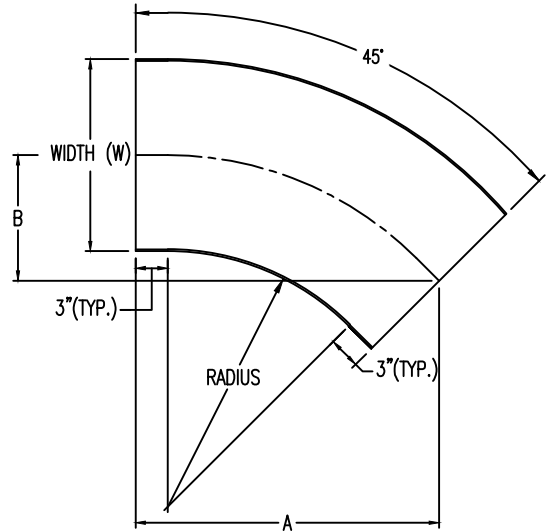

Aluminum Ladder/Ventilated Tray

Horizontal 45° ELBOW (5"H)

HORIZONTAL 45° ELBOW (ALUMINUM)
 Manufactured in Canada by Niedax CER

Note: Couplings C/W Hardware are supplied with each fitting.

ALUMINUM LADDER/VENTILATED TRAY HORIZONTAL 45° ELBOW ORDERING DATA EXAMPLE

L D A 5 - (Width) - H45 - (Radius)

2799 Barton St E
 Hamilton, ON L8E 2J8
 Toll Free: 1 877.213.8045
 Phone: 905.337.7522
 Cerinc.ca

NOTES:

* CSA Ventilated tray has a rung spacing of 4" between rungs.