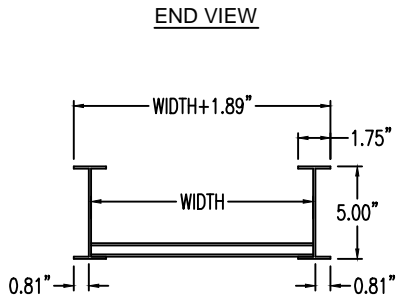

Aluminum Ladder/Ventilated Tray

Horizontal 45° ELBOW (5"H)

HORIZONTAL 45° ELBOW (ALUMINUM)
 Manufactured in Canada by Niedax CER

Note: Couplings C/W Hardware are supplied with each fitting.

ALUMINUM LADDER/VENTILATED TRAY HORIZONTAL 45° ELBOW ORDERING DATA EXAMPLE

L D A 5 - (Width) - H45 - (Radius)

2799 Barton St E
 Hamilton, ON L8E 2J8
 Toll Free: 1 877.213.8045
 Phone: 905.337.7522
 Cerinc.ca

NOTES:

* CSA Ventilated tray has a rung spacing of 4" between rungs.