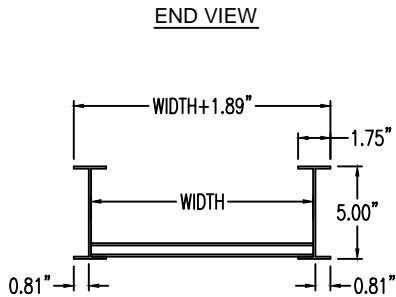

Aluminum Ladder/Ventilated Tray

Horizontal 30° ELBOW (5"H)

HORIZONTAL 30° ELBOW (ALUMINUM)
 Manufactured in Canada by Niedax CER

Note: Couplings C/W Hardware are supplied with each fitting.

ALUMINUM LADDER/VENTILATED TRAY HORIZONTAL 30° ELBOW ORDERING DATA EXAMPLE

L D A 5 - (Width) - H30 - (Radius)

2799 Barton St E
 Hamilton, ON L8E 2J8
 Toll Free: 1 877.213.8045
 Phone: 905.337.7522
 Cerinc.ca

NOTES:
 * CSA Ventilated tray has a rung spacing of 4" between rungs.