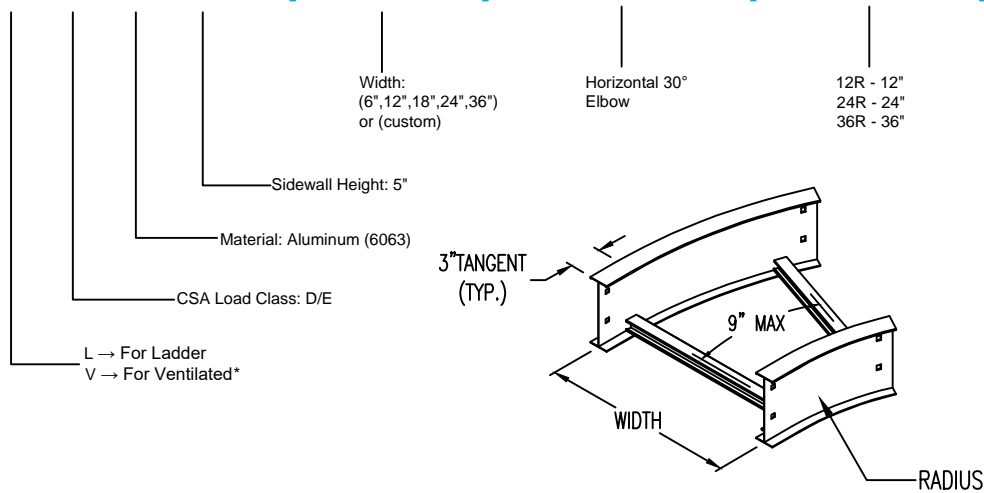

Aluminum Ladder/Ventilated Tray

Horizontal 30° ELBOW (5"H)

HORIZONTAL 30° ELBOW (ALUMINUM)
 Manufactured in Canada by Niedax CER

Note: Couplings C/W Hardware are supplied with each fitting.

ALUMINUM LADDER/VENTILATED TRAY HORIZONTAL 30° ELBOW ORDERING DATA EXAMPLE

L D A 5 - (Width) - H30 - (Radius)

2799 Barton St E
 Hamilton, ON L8E 2J8
 Toll Free: 1 877.213.8045
 Phone: 905.337.7522
 Cerinc.ca

NOTES:
 * CSA Ventilated tray has a rung spacing of 4" between rungs.