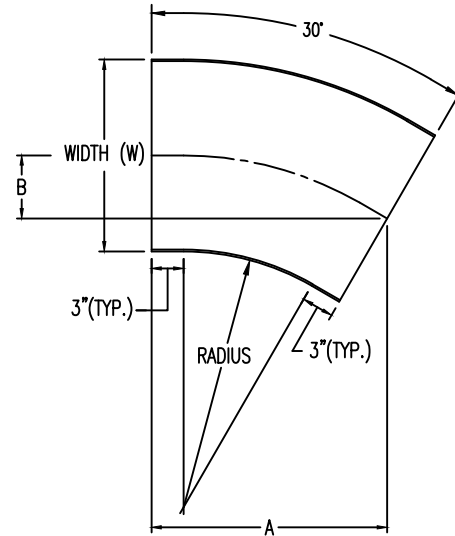

Aluminum Ladder/Ventilated Tray

Horizontal 30° ELBOW (5"H)

HORIZONTAL 30° ELBOW (ALUMINUM)
 Manufactured in Canada by Niedax CER

Note: Couplings C/W Hardware are supplied with each fitting.

ALUMINUM LADDER/VENTILATED TRAY HORIZONTAL 30° ELBOW ORDERING DATA EXAMPLE

L D A 5 - (Width) - H30 - (Radius)

2799 Barton St E
 Hamilton, ON L8E 2J8
 Toll Free: 1 877.213.8045
 Phone: 905.337.7522
 Cerinc.ca

NOTES:
 * CSA Ventilated tray has a rung spacing of 4" between rungs.