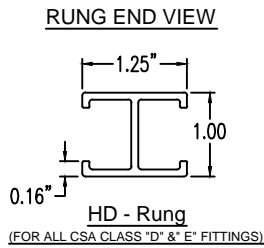

Aluminum Ladder/Ventilated Tray

Horizontal 30° ELBOW (5"H)

HORIZONTAL 30° ELBOW (ALUMINUM)
 Manufactured in Canada by Niedax CER

Note: Couplings C/W Hardware are supplied with each fitting.

ALUMINUM LADDER/VENTILATED TRAY HORIZONTAL 30° ELBOW ORDERING DATA EXAMPLE

L D A 5 - (Width) - H30 - (Radius)

2799 Barton St E
 Hamilton, ON L8E 2J8
 Toll Free: 1 877.213.8045
 Phone: 905.337.7522
 Cerinc.ca

NOTES:
 * CSA Ventilated tray has a rung spacing of 4" between rungs.