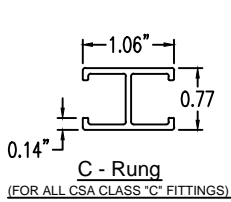

Aluminum Ladder/Ventilated Tray

Horizontal 90° ELBOW (4"H)

HORIZONTAL 90° ELBOW (ALUMINUM)
 Manufactured in Canada by Niedax CER

Note: Couplings C/W Hardware are supplied with each fitting.

END VIEW

RUNG END VIEWS

ALUMINUM LADDER/VENTILATED TRAY HORIZONTAL 90° ELBOW ORDERING DATA EXAMPLE

L C A 4 3 - (Width) - H90 - (Radius)

Width: (6", 12", 18", 24", 36") or (custom)
 Horizontal 90° Elbow
 12R - 12"
 24R - 24"
 36R - 36"