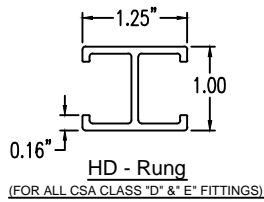

Aluminum Ladder/Ventilated Tray

Horizontal 90° ELBOW (4"H)

HORIZONTAL 90° ELBOW (ALUMINUM)
 Manufactured in Canada by Niedax CER

Note: Couplings C/W Hardware are supplied with each fitting.

END VIEW

RUNG END VIEWS

ALUMINUM LADDER/VENTILATED TRAY HORIZONTAL 90° ELBOW ORDERING DATA EXAMPLE

L C A 4 3 - (Width) - H90 - (Radius)

Width: (6", 12", 18", 24", 36") or (custom)
 Horizontal 90° Elbow
 12R - 12"
 24R - 24"
 36R - 36"