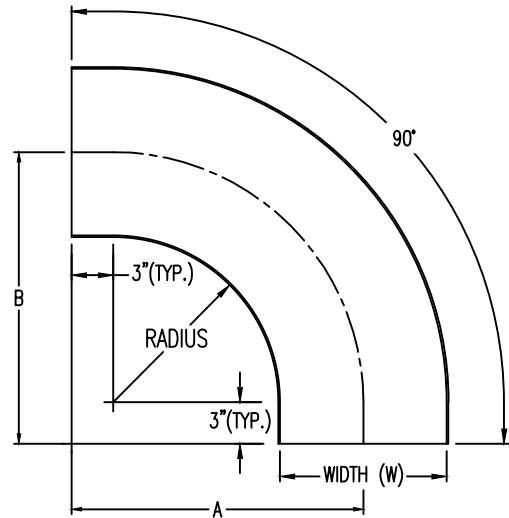

Aluminum Ladder/Ventilated Tray

Horizontal 90° ELBOW (4"H)

HORIZONTAL 90° ELBOW (ALUMINUM)
 Manufactured in Canada by Niedax CER

Note: Couplings C/W Hardware are supplied with each fitting.

END VIEW

RUNG END VIEWS

ALUMINUM LADDER/VENTILATED TRAY HORIZONTAL 90° ELBOW ORDERING DATA EXAMPLE

L C A 4 3 - (Width) - H90 - (Radius)

Width: (6", 12", 18", 24", 36") or (custom)
 Horizontal 90° Elbow
 12R - 12"
 24R - 24"
 36R - 36"