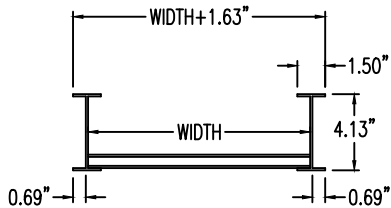

Aluminum Ladder/Ventilated Tray

Horizontal 90° ELBOW (4"H)

HORIZONTAL 90° ELBOW (ALUMINUM)
 Manufactured in Canada by Niedax CER

Note: Couplings C/W Hardware are supplied with each fitting.

END VIEW

RUNG END VIEWS

ALUMINUM LADDER/VENTILATED TRAY HORIZONTAL 90° ELBOW ORDERING DATA EXAMPLE

L C A 4 3 - (Width) - H90 - (Radius)

Width: (6", 12", 18", 24", 36") or (custom)
 Horizontal 90° Elbow
 12R - 12"
 24R - 24"
 36R - 36"