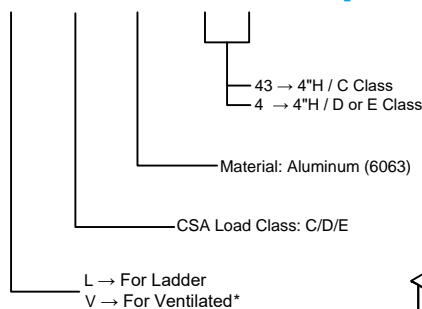

Aluminum Ladder/Ventilated Tray

Horizontal 90° ELBOW (4"H)

HORIZONTAL 90° ELBOW (ALUMINUM)
 Manufactured in Canada by Niedax CER

Note: Couplings C/W Hardware are supplied with each fitting.

END VIEW

RUNG END VIEWS

ALUMINUM LADDER/VENTILATED TRAY HORIZONTAL 90° ELBOW ORDERING DATA EXAMPLE

L C A 4 3 - (Width) - H90 - (Radius)

Width: (6", 12", 18", 24", 36") or (custom)
 Horizontal 90° Elbow
 12R - 12"
 24R - 24"
 36R - 36"