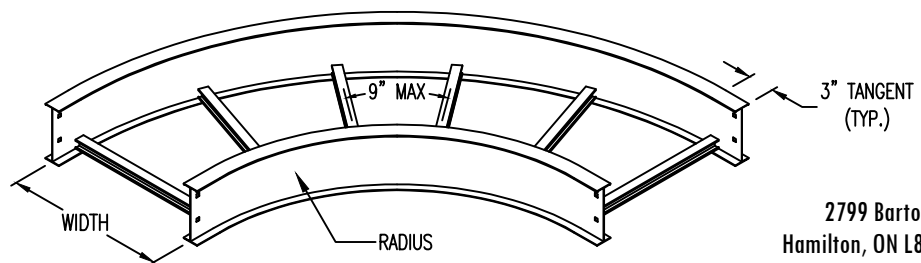

Aluminum Ladder/Ventilated Tray

Horizontal 90° ELBOW (4"H)

HORIZONTAL 90° ELBOW (ALUMINUM)
 Manufactured in Canada by Niedax CER

Note: Couplings C/W Hardware are supplied with each fitting.

END VIEW

RUNG END VIEWS

ALUMINUM LADDER/VENTILATED TRAY HORIZONTAL 90° ELBOW ORDERING DATA EXAMPLE

L C A 4 3 - (Width) - H90 - (Radius)

Width: (6", 12", 18", 24", 36") or (custom)
 Horizontal 90° Elbow
 12R - 12"
 24R - 24"
 36R - 36"