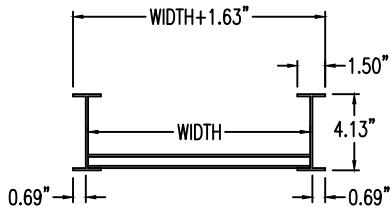

Aluminum Ladder/Ventilated Tray

Horizontal 60° ELBOW (4"H)

HORIZONTAL 60° ELBOW (ALUMINUM)
 Manufactured in Canada by Niedax CER

Note: Couplings C/W Hardware are supplied with each fitting.

END VIEW

RUNG END VIEWS

ALUMINUM LADDER/VENTILATED TRAY HORIZONTAL 60° ELBOW ORDERING DATA EXAMPLE

L C A 4 3 - (Width) - H60 - (Radius)

2799 Barton St E
 Hamilton, ON L8E 2J8
 Toll Free: 1 877.213.8045
 Phone: 905.337.7522
 Cerinc.ca

NOTES:

* CSA Ventilated tray has a rung spacing of 4" between rungs.