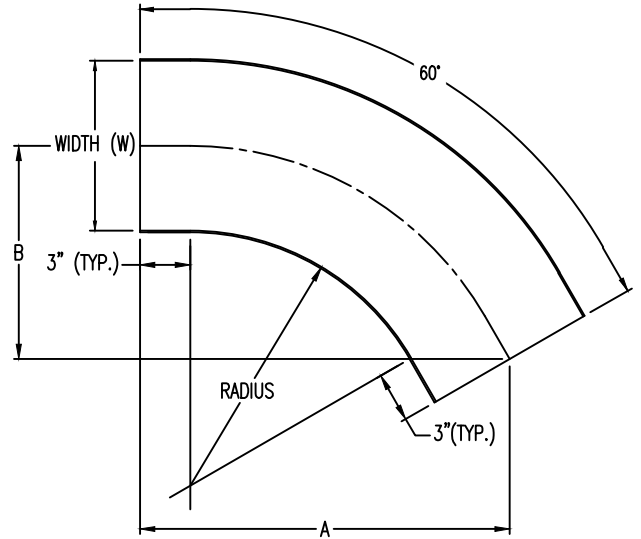

Aluminum Ladder/Ventilated Tray

Horizontal 60° ELBOW (4"H)

HORIZONTAL 60° ELBOW (ALUMINUM)
 Manufactured in Canada by Niedax CER

Note: Couplings C/W Hardware are supplied with each fitting.

END VIEW

RUNG END VIEWS

ALUMINUM LADDER/VENTILATED TRAY HORIZONTAL 60° ELBOW ORDERING DATA EXAMPLE

L C A 4 3 - (Width) - H60 - (Radius)

2799 Barton St E
 Hamilton, ON L8E 2J8
 Toll Free: 1 877.213.8045
 Phone: 905.337.7522
 Cerinc.ca

NOTES:

* CSA Ventilated tray has a rung spacing of 4" between rungs.