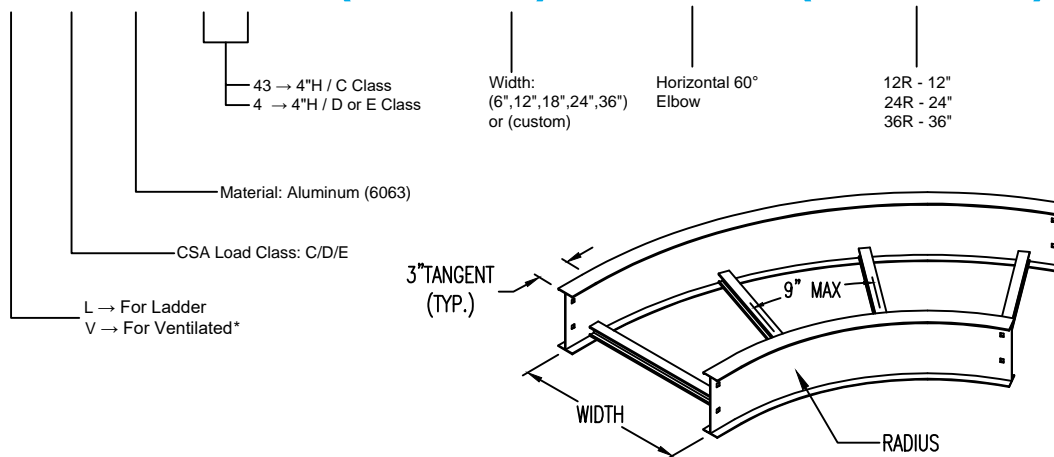

Aluminum Ladder/Ventilated Tray

Horizontal 60° ELBOW (4"H)

HORIZONTAL 60° ELBOW (ALUMINUM)
 Manufactured in Canada by Niedax CER

Note: Couplings C/W Hardware are supplied with each fitting.

END VIEW

RUNG END VIEWS

ALUMINUM LADDER/VENTILATED TRAY HORIZONTAL 60° ELBOW ORDERING DATA EXAMPLE

L C A 4 3 - (Width) - H60 - (Radius)

2799 Barton St E
 Hamilton, ON L8E 2J8
 Toll Free: 1 877.213.8045
 Phone: 905.337.7522
 Cerinc.ca

NOTES:

* CSA Ventilated tray has a rung spacing of 4" between rungs.