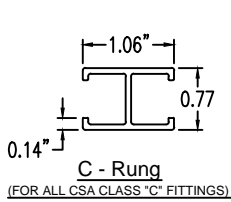

Aluminum Ladder/Ventilated Tray

Horizontal 60° ELBOW (4"H)

HORIZONTAL 60° ELBOW (ALUMINUM)
 Manufactured in Canada by Niedax CER

Note: Couplings C/W Hardware are supplied with each fitting.

END VIEW

RUNG END VIEWS

ALUMINUM LADDER/VENTILATED TRAY HORIZONTAL 60° ELBOW ORDERING DATA EXAMPLE

L C A 4 3 - (Width) - H60 - (Radius)

2799 Barton St E
 Hamilton, ON L8E 2J8
 Toll Free: 1 877.213.8045
 Phone: 905.337.7522
 Cerinc.ca

NOTES:

* CSA Ventilated tray has a rung spacing of 4" between rungs.