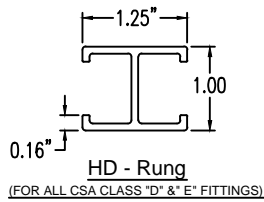

Aluminum Ladder/Ventilated Tray

Horizontal 60° ELBOW (4"H)

HORIZONTAL 60° ELBOW (ALUMINUM)
 Manufactured in Canada by Niedax CER

Note: Couplings C/W Hardware are supplied with each fitting.

END VIEW

RUNG END VIEWS

ALUMINUM LADDER/VENTILATED TRAY HORIZONTAL 60° ELBOW ORDERING DATA EXAMPLE

L C A 4 3 - (Width) - H60 - (Radius)

2799 Barton St E
 Hamilton, ON L8E 2J8
 Toll Free: 1 877.213.8045
 Phone: 905.337.7522
 Cerinc.ca

NOTES:

* CSA Ventilated tray has a rung spacing of 4" between rungs.