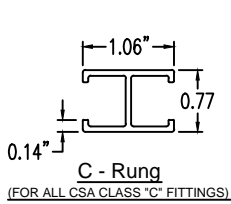

Aluminum Ladder/Ventilated Tray

Horizontal 45° ELBOW (4"H)

HORIZONTAL 45° ELBOW (ALUMINUM)
 Manufactured in Canada by Niedax CER

Note: Couplings C/W Hardware are supplied with each fitting.

END VIEW

RUNG END VIEWS

ALUMINUM LADDER/VENTILATED TRAY HORIZONTAL 45° ELBOW ORDERING DATA EXAMPLE

L C A 4 3 - (Width) - H45 - (Radius)

2799 Barton St E
 Hamilton, ON L8E 2J8
 Toll Free: 1 877.213.8045
 Phone: 905.337.7522
 Cerinc.ca

NOTES:

* CSA Ventilated tray has a rung spacing of 4" between rungs.