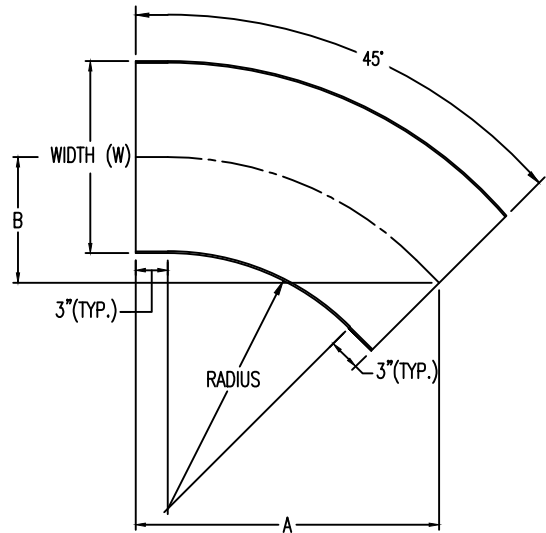

Aluminum Ladder/Ventilated Tray

Horizontal 45° ELBOW (4"H)

HORIZONTAL 45° ELBOW (ALUMINUM)
 Manufactured in Canada by Niedax CER

Note: Couplings C/W Hardware are supplied with each fitting.

END VIEW

RUNG END VIEWS

ALUMINUM LADDER/VENTILATED TRAY HORIZONTAL 45° ELBOW ORDERING DATA EXAMPLE

L C A 4 3 - (Width) - H45 - (Radius)

2799 Barton St E
 Hamilton, ON L8E 2J8
 Toll Free: 1 877.213.8045
 Phone: 905.337.7522
 Cerinc.ca

NOTES:

* CSA Ventilated tray has a rung spacing of 4" between rungs.