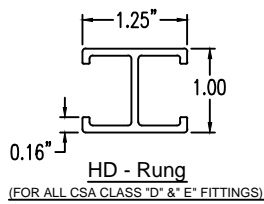

Aluminum Ladder/Ventilated Tray

Horizontal 45° ELBOW (4"H)

HORIZONTAL 45° ELBOW (ALUMINUM)
 Manufactured in Canada by Niedax CER

Note: Couplings C/W Hardware are supplied with each fitting.

END VIEW

RUNG END VIEWS

ALUMINUM LADDER/VENTILATED TRAY HORIZONTAL 45° ELBOW ORDERING DATA EXAMPLE

L C A 4 3 - (Width) - H45 - (Radius)

2799 Barton St E
 Hamilton, ON L8E 2J8
 Toll Free: 1 877.213.8045
 Phone: 905.337.7522
 Cerinc.ca

NOTES:

* CSA Ventilated tray has a rung spacing of 4" between rungs.