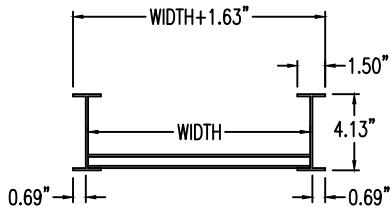

Aluminum Ladder/Ventilated Tray

Horizontal 45° ELBOW (4"H)

HORIZONTAL 45° ELBOW (ALUMINUM)
 Manufactured in Canada by Niedax CER

Note: Couplings C/W Hardware are supplied with each fitting.

END VIEW

RUNG END VIEWS

ALUMINUM LADDER/VENTILATED TRAY HORIZONTAL 45° ELBOW ORDERING DATA EXAMPLE

L C A 4 3 - (Width) - H45 - (Radius)

2799 Barton St E
 Hamilton, ON L8E 2J8
 Toll Free: 1 877.213.8045
 Phone: 905.337.7522
 Cerinc.ca

NOTES:

* CSA Ventilated tray has a rung spacing of 4" between rungs.