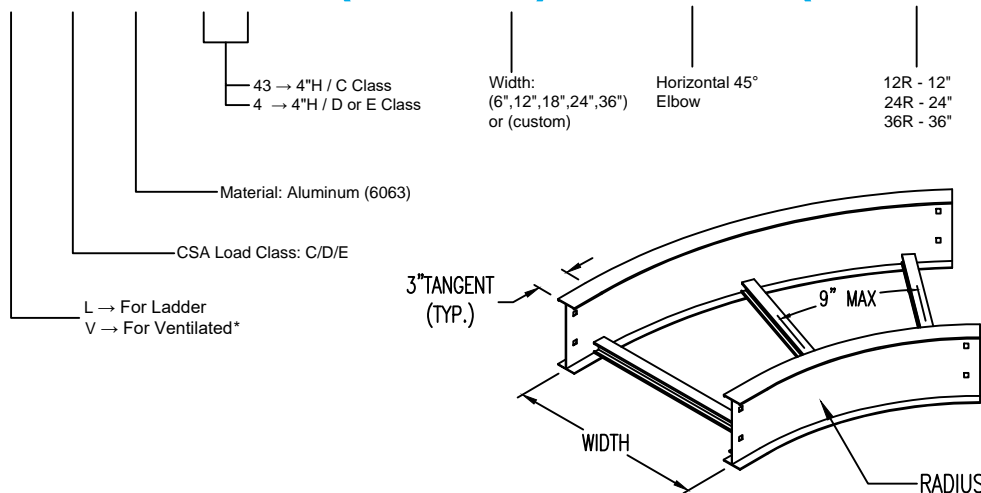

Aluminum Ladder/Ventilated Tray

Horizontal 45° ELBOW (4"H)

HORIZONTAL 45° ELBOW (ALUMINUM)
 Manufactured in Canada by Niedax CER

Note: Couplings C/W Hardware are supplied with each fitting.

END VIEW

RUNG END VIEWS

ALUMINUM LADDER/VENTILATED TRAY HORIZONTAL 45° ELBOW ORDERING DATA EXAMPLE

L C A 4 3 - (Width) - H45 - (Radius)

2799 Barton St E
 Hamilton, ON L8E 2J8
 Toll Free: 1 877.213.8045
 Phone: 905.337.7522
 Cerinc.ca

NOTES:

* CSA Ventilated tray has a rung spacing of 4" between rungs.