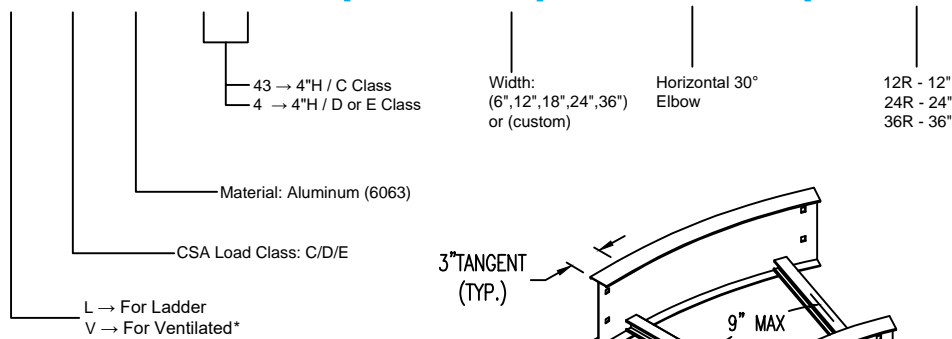

ALUMINUM LADDER/VENTILATED TRAY HORIZONTAL 30° ELBOW ORDERING DATA EXAMPLE

L C A 4 3 - (Width) - H30 - (Radius)

2799 Barton St E
Hamilton, ON L8E 2J8
Toll Free: 1 877.213.8045
Phone: 905.337.7522
Cerinc.ca

NOTES:
* CSA Ventilated tray has a rung spacing of 4" between rungs.