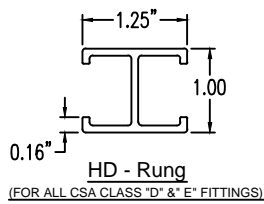

## Horizontal 30° ELBOW (4"H)

**HORIZONTAL 30° ELBOW (ALUMINUM)**  
 Manufactured in Canada by Niedax CER

**Note:** Couplings C/W Hardware are supplied with each fitting.

END VIEW

RUNG END VIEWS

### ALUMINUM LADDER/VENTILATED TRAY HORIZONTAL 30° ELBOW ORDERING DATA EXAMPLE