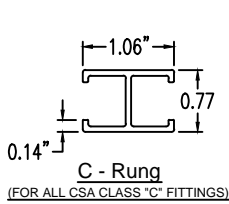

## Horizontal 30° ELBOW (4"H)

**HORIZONTAL 30° ELBOW (ALUMINUM)**  
 Manufactured in Canada by Niedax CER

**Note:** Couplings C/W Hardware are supplied with each fitting.

END VIEW

RUNG END VIEWS

### ALUMINUM LADDER/VENTILATED TRAY HORIZONTAL 30° ELBOW ORDERING DATA EXAMPLE