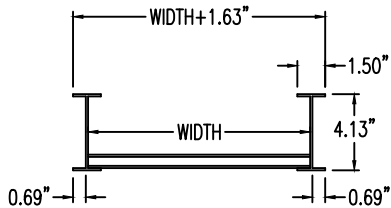

## Horizontal 30° ELBOW (4"H)

**HORIZONTAL 30° ELBOW (ALUMINUM)**  
 Manufactured in Canada by Niedax CER

**Note:** Couplings C/W Hardware are supplied with each fitting.

END VIEW

RUNG END VIEWS