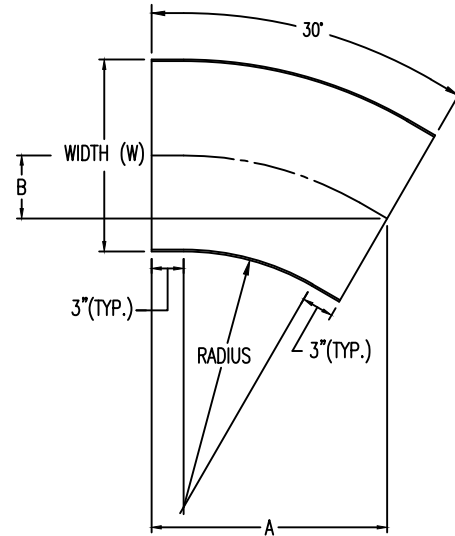

## Horizontal 30° ELBOW (4"H)

**HORIZONTAL 30° ELBOW (ALUMINUM)**  
 Manufactured in Canada by Niedax CER

**Note:** Couplings C/W Hardware are supplied with each fitting.

END VIEW

RUNG END VIEWS

### ALUMINUM LADDER/VENTILATED TRAY HORIZONTAL 30° ELBOW ORDERING DATA EXAMPLE